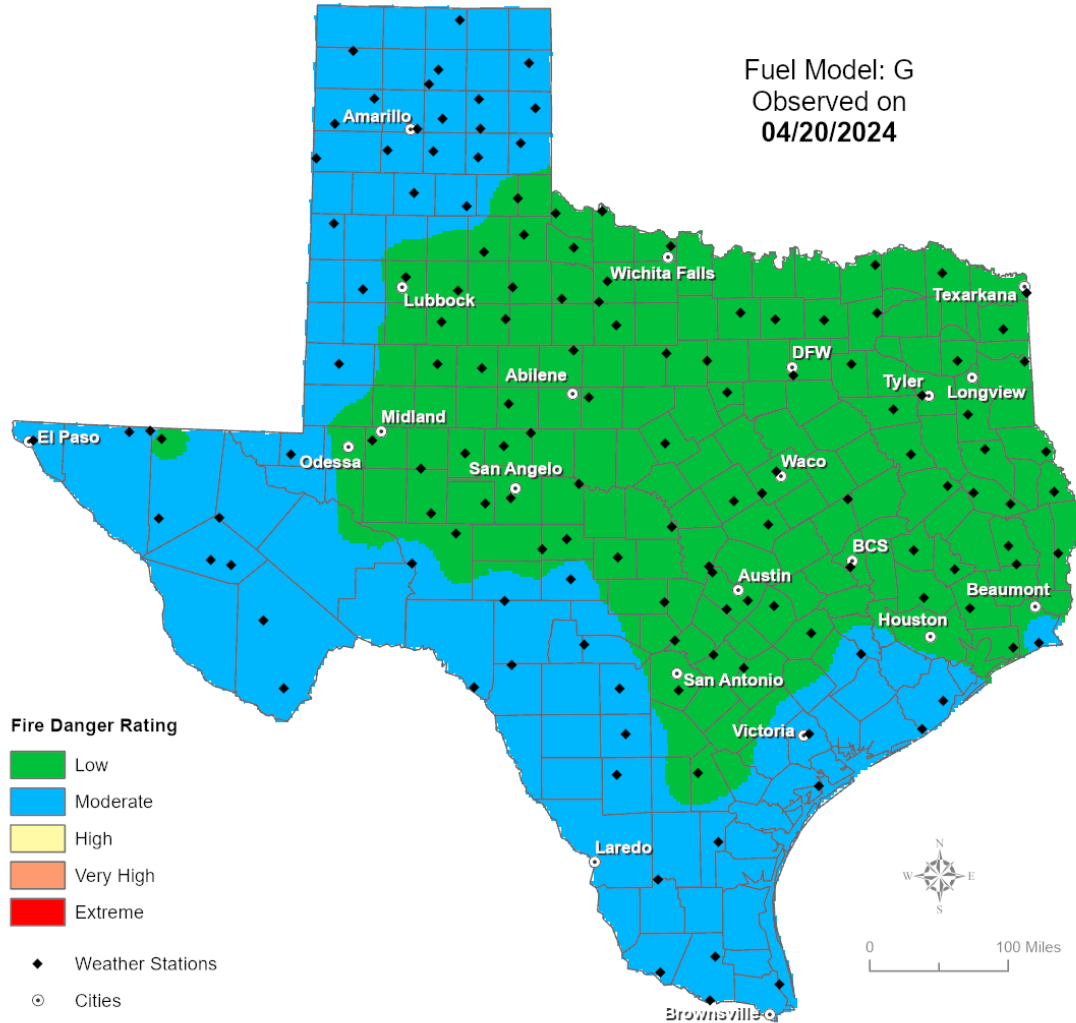

Fire Danger Forecast

Observed Fire Danger