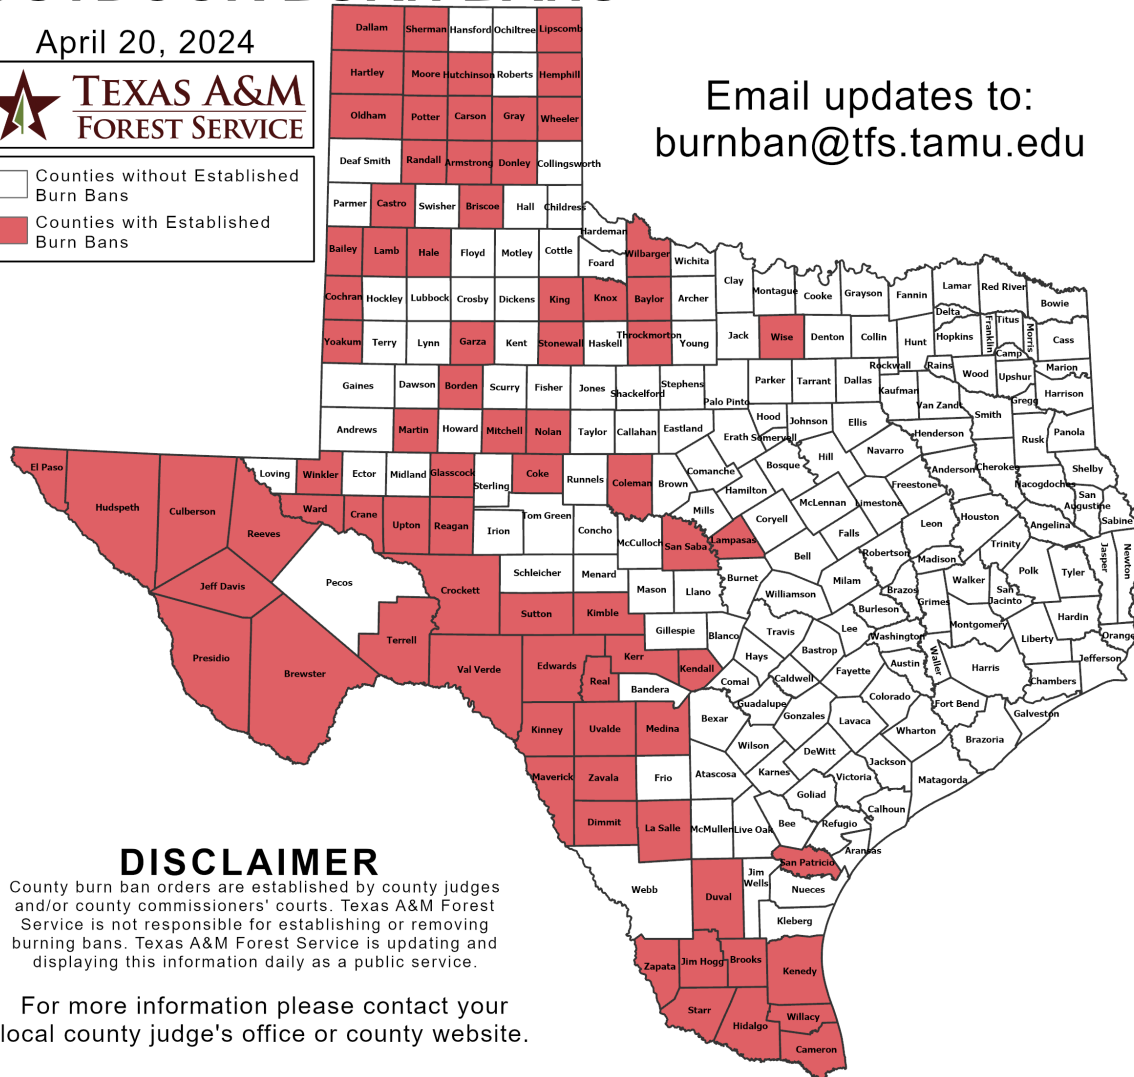

Burn Ban

OUTDOOR BURN BANS

April 20, 2024

☐ Counties without Established Burn Bans
☒ Counties with Established Burn Bans

Email updates to:
burnban@tfs.tamu.edu

Counties with Burn Bans: 77

Armstrong	Hartley	Presidio
Bailey	Hemphill	Randall
Baylor	Hidalgo	Reagan
Borden	Hudspeth	Real
Brewster	Hutchinson	Reeves
Briscoe	Jeff Davis	San Patricio
Brooks	Jim Hogg	San Saba
Cameron	Kendall	Sherman
Carson	Kenedy	Starr
Castro	Kerr	Stonewall
Cochran	Kimble	Sutton
Coke	King	Terrell
Coleman	Kinney	Throckmorton
Crane	Knox	Upton
Crockett	Lamb	Uvalde
Culberson	Lampasas	Val Verde
Dallam	La Salle	Ward
Dimmit	Lipscomb	Wheeler
Donley	Martin	Wilbarger
Duval	Maverick	Willacy
Edwards	Medina	Winkler
El Paso	Mitchell	Wise
Garza	Moore	Yoakum
Glasscock	Nolan	Zapata
Gray	Oldham	Zavala
Hale	Potter	

DISCLAIMER

County burn ban orders are established by county judges and/or county commissioners' courts. Texas A&M Forest Service is not responsible for establishing or removing burning bans. Texas A&M Forest Service is updating and displaying this information daily as a public service.

For more information please contact your local county judge's office or county website.

RED FLAG WARNINGS: www.weather.gov
Additional map formats available at <https://tfsweb.tamu.edu/Burnbans/>