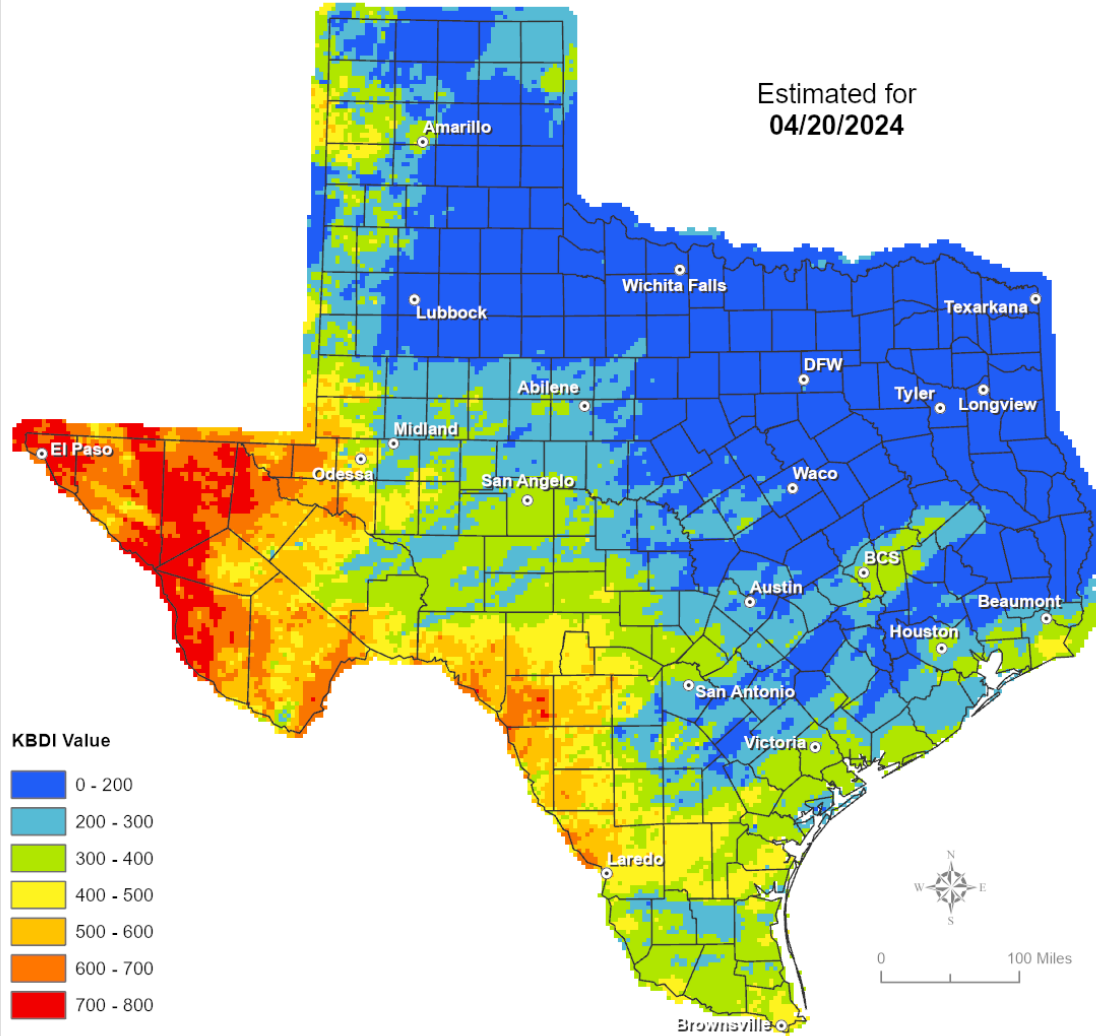

Keetch-Byram Drought Index

Keetch-Byram Drought Index

(4 km x 4 km resolution)

Estimated for
04/20/2024