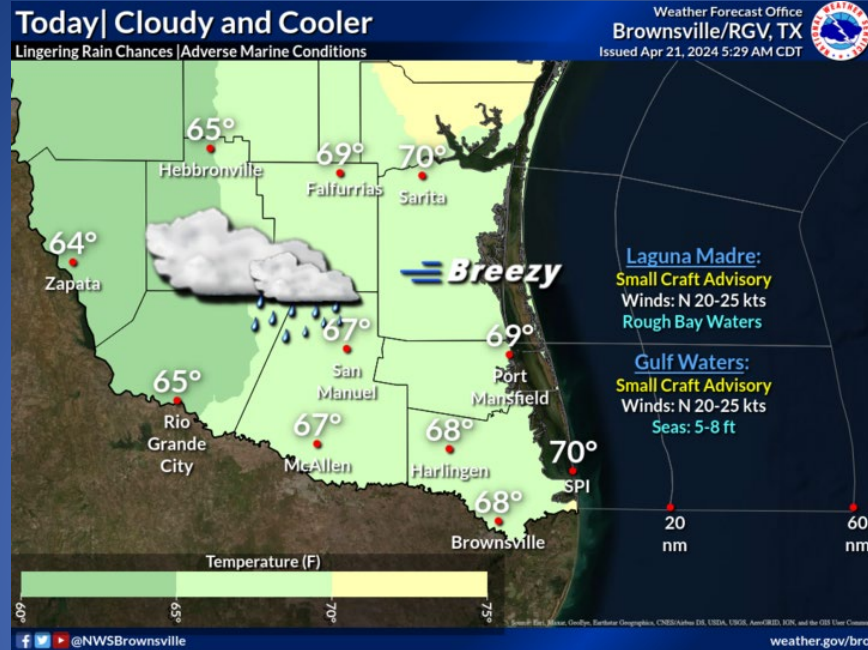

Weather Forecast

Highs

Lows

Weather Forecast

Wind Speeds

Gusts

Hazardous Weather

Highlighted Area: Texas

Last Updated: Apr 21 2024 0745 AM CDT
Valid Until: Apr 22 2024 0700 AM CDT

Severe Weather Outlook Sunday, April 21, 2024

- 5 High Risk
- 4 Moderate Risk
- 3 Enhanced Risk
- 2 Slight Risk
- 1 Marginal Risk
- Thunderstorms

NATIONAL OCEANIC AND ATMOSPHERIC ADMINISTRATION
U.S. DEPARTMENT OF COMMERCE

**National Weather Service
Storm Prediction Center**
<https://www.spc.noaa.gov>

Hazardous Weather

Cloudy, cooler and breezy today in the wake of a cold front. Isolated to scattered showers with a few thunderstorms possible. Mariners can expect adverse conditions with strong north winds and building seas.