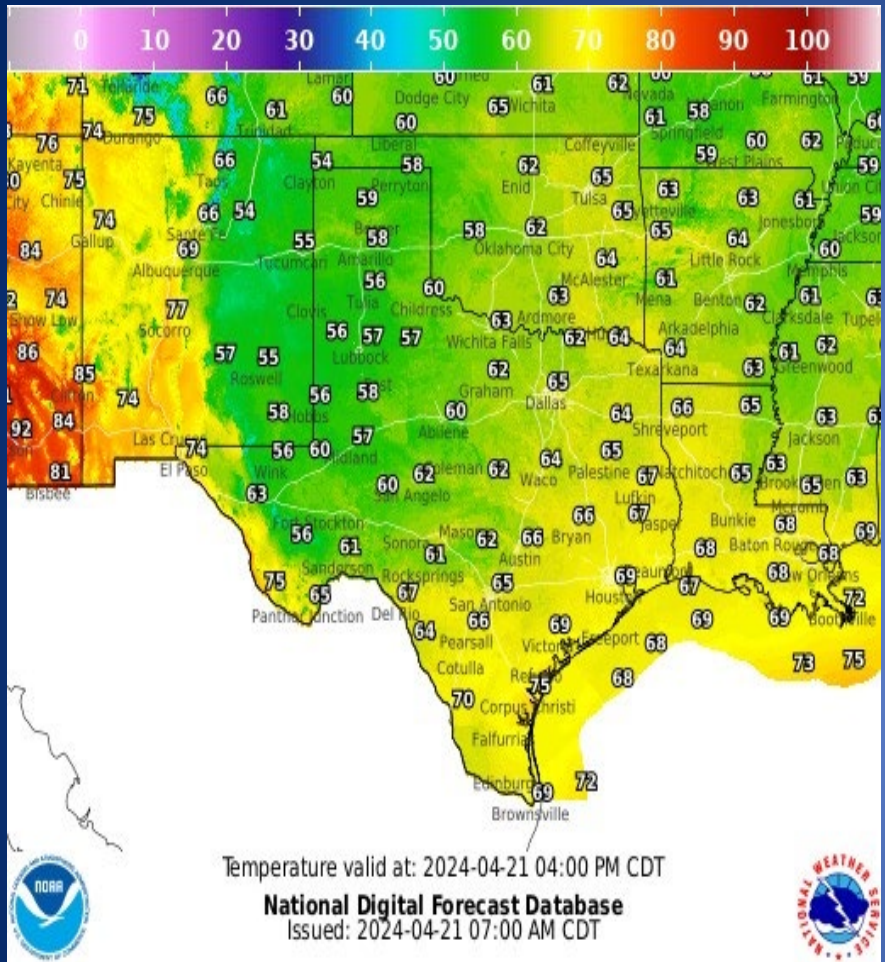

Weather Forecast

Highs