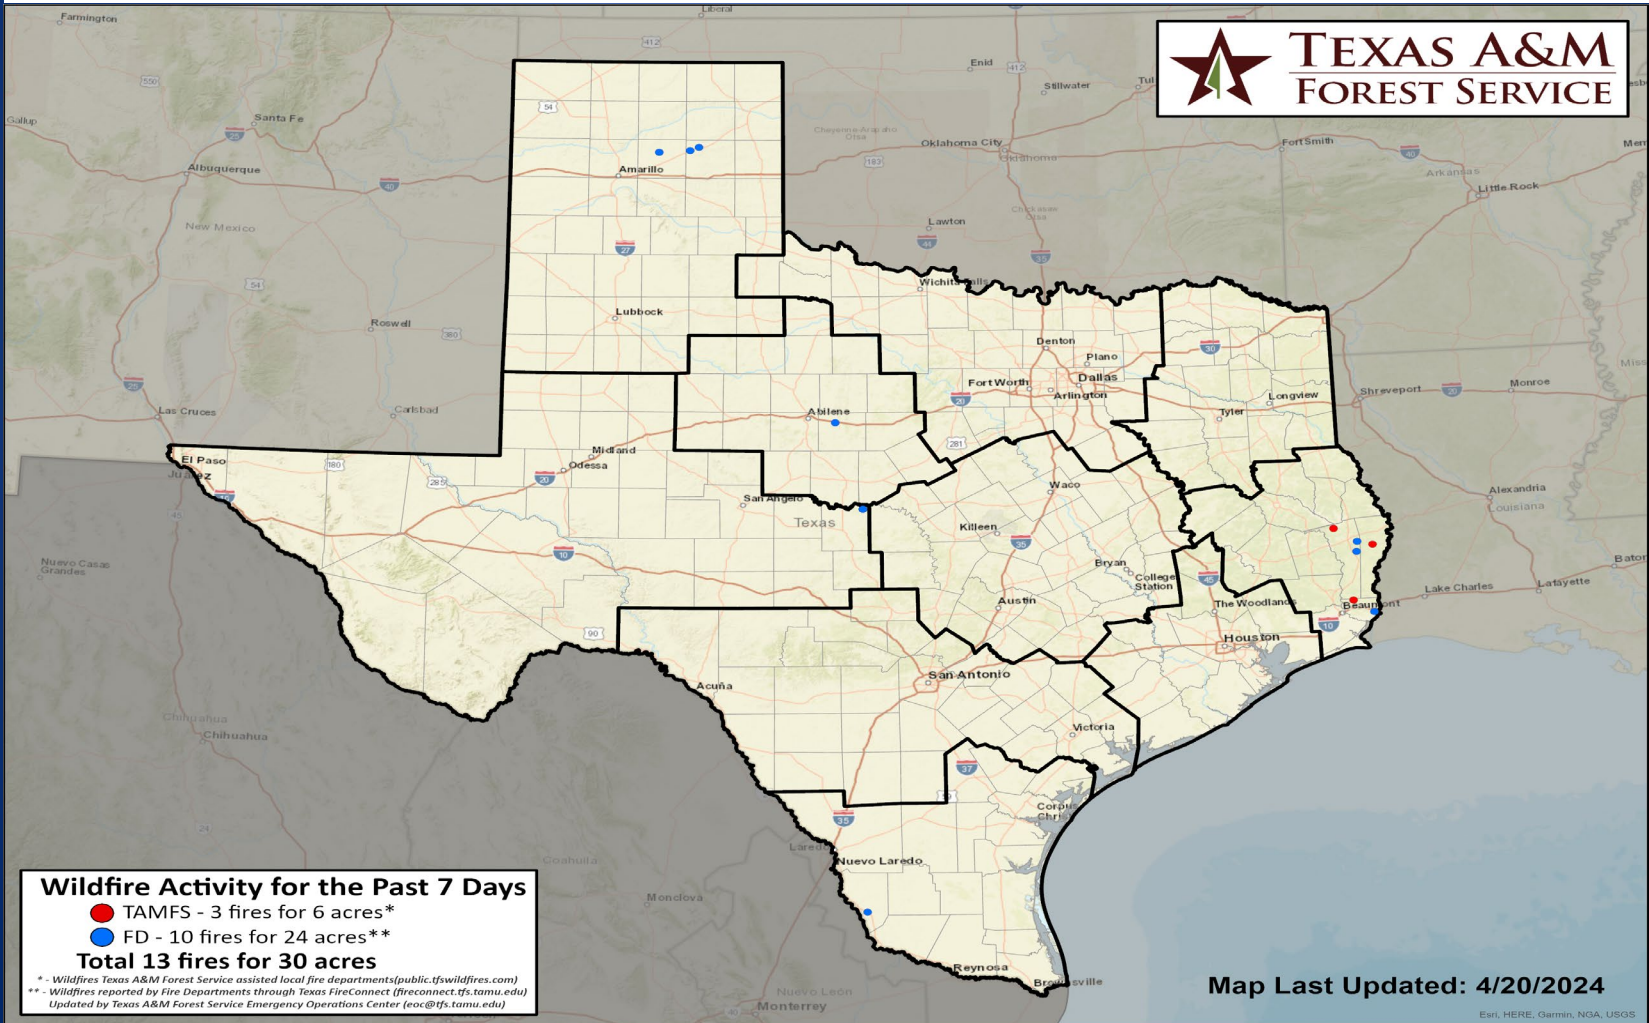

Keetch-Byram Drought Index

(4 km x 4 km resolution)

Estimated for
04/20/2024

Fire Activity (*Last 24 Hours)

Report of 172 (No Change) fires and 1,247,264 (No Change) acres have been burned this year. There are 77 (No Change) counties with burn bans. The Keetch-Byram Drought Index list contains 27 (+1) counties with an average over 400.