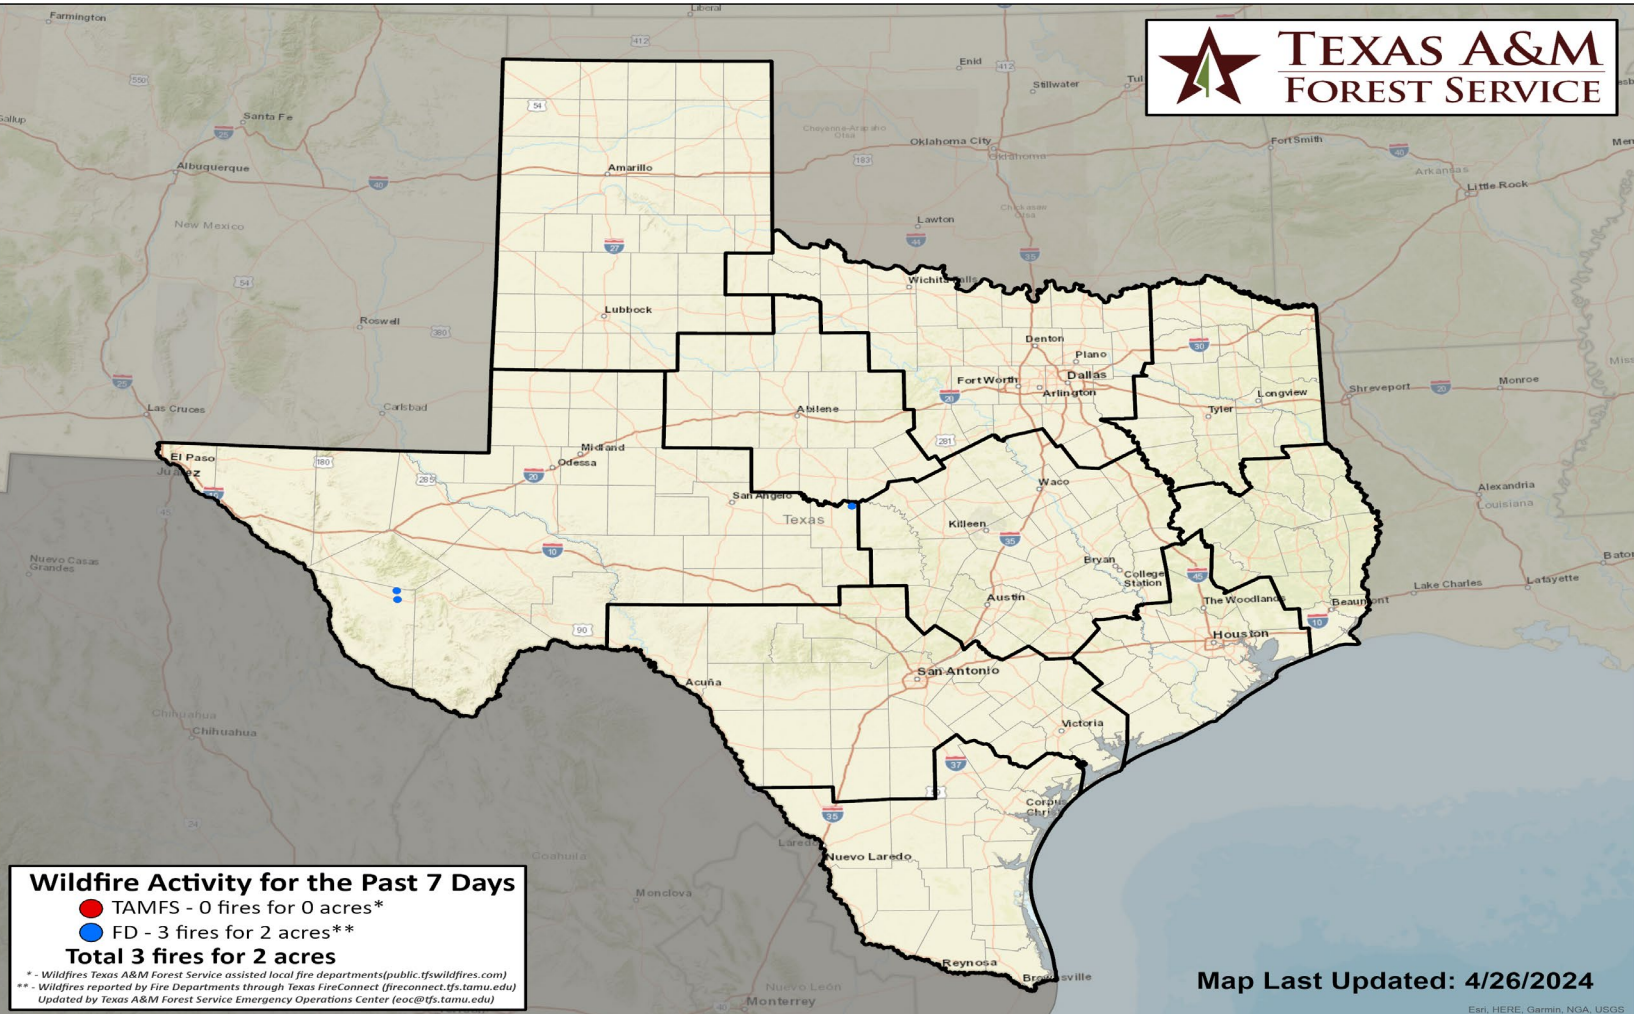

Fire Activity (*Last 24 Hours)

Report of 172 (No Change) fires and 1,247,264 (No Change) acres have been burned this year. There are 72 (-5) counties with burn bans. The Keetch-Byram Drought Index list contains 27 (+2) counties with an average over 400.