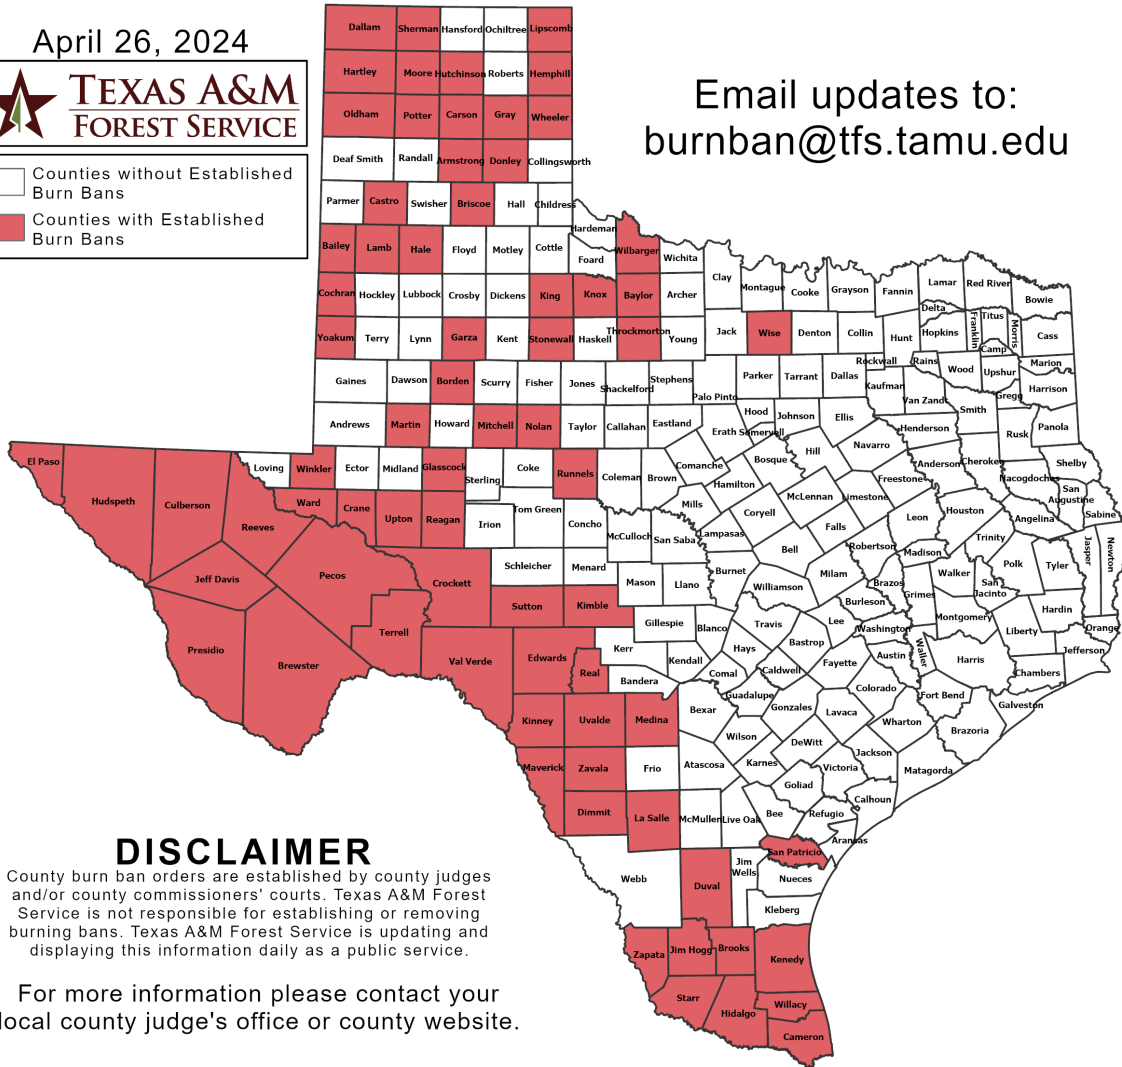

Burn Ban

OUTDOOR BURN BANS

April 26, 2024

Counties without Established Burn Bans
 Counties with Established Burn Bans

Email updates to:
burnban@tfs.tamu.edu

Counties with Burn Bans: 72

- Armstrong
- Bailey
- Baylor
- Borden
- Brewster
- Briscoe
- Brooks
- Cameron
- Carson
- Castro
- Cochran
- Crane
- Crockett
- Culberson
- Dallam
- Dimmit
- Donley
- Duval
- Edwards
- El Paso
- Garza
- Glasscock
- Gray
- Hale
- Hartley
- Hemphill
- Hidalgo
- Hudspeth
- Hutchinson
- Jeff Davis
- Jim Hogg
- Kenedy
- Kimble
- King
- Kinney
- Knox
- Lamb
- La Salle
- Lipscomb
- Martin
- Maverick
- Medina
- Mitchell
- Moore
- Nolan
- Oldham
- Pecos
- Potter
- Presidio
- Reagan
- Real
- Reeves
- Runnels
- San Patricio
- Sherman
- Starr
- Stonewall
- Sutton
- Terrell
- Throckmorton
- Upton
- Uvalde
- Val Verde
- Ward
- Wheeler
- Wilbarger
- Willacy
- Winkler
- Wise
- Yoakum
- Zapata
- Zavala

DISCLAIMER

County burn ban orders are established by county judges and/or county commissioners' courts. Texas A&M Forest Service is not responsible for establishing or removing burning bans. Texas A&M Forest Service is updating and displaying this information daily as a public service.

For more information please contact your local county judge's office or county website.

RED FLAG WARNINGS: www.weather.gov
Additional map formats available at <https://tfsweb.tamu.edu/Burnbans/>