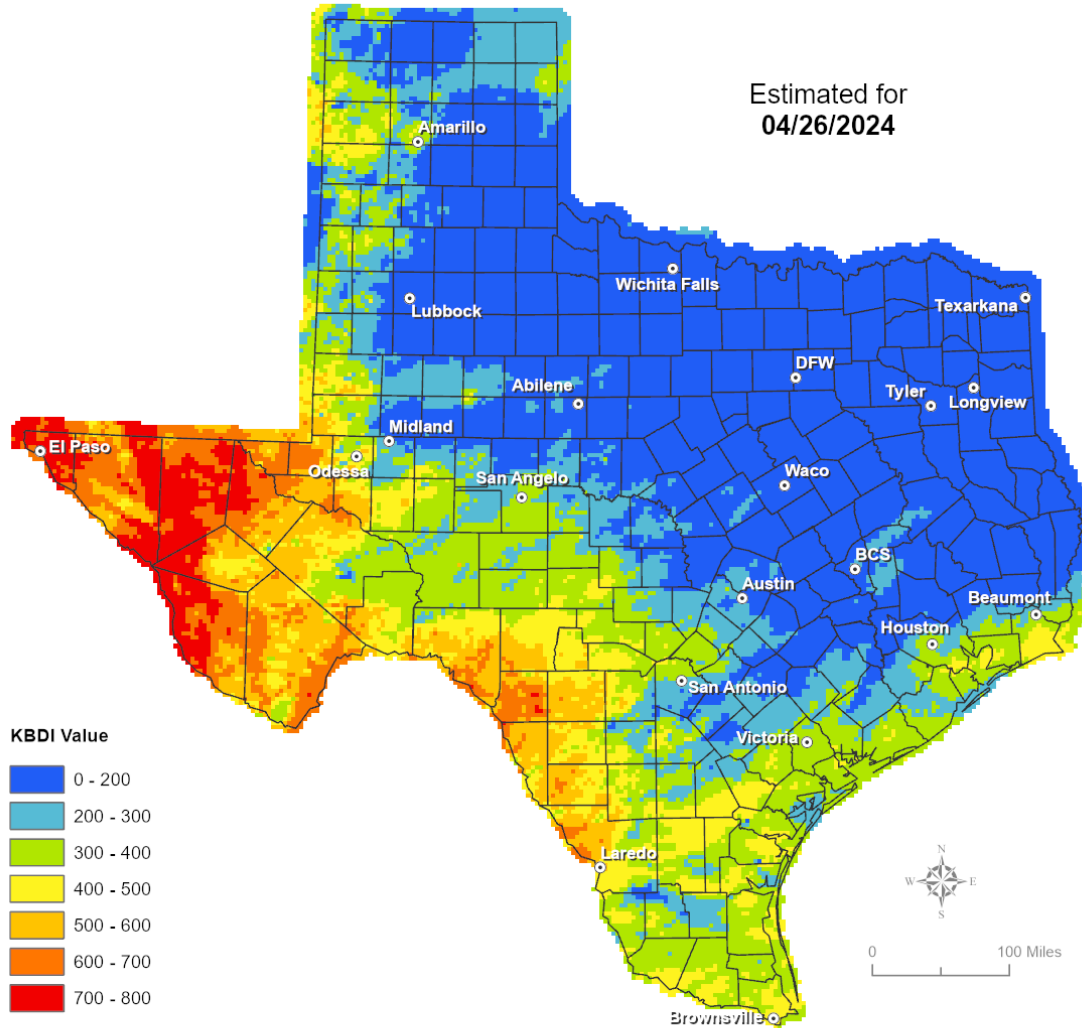

Keetch-Byram Drought Index

(4 km x 4 km resolution)

Estimated for
04/26/2024

Fire Weather

Warnings/Watches/Statements

DATE	WARNING TYPE	LOCATION
04/26/24	Red Flag Warning	Brewster, Culberson, Jeff Davis, Presidio, and Reeves Counties
04/27/24	Red Flag Warning	Bailey, Carson, Castro, Cochran, Dallam, Deaf Smith, Hansford, Hartley, Hockley, Hutchinson, Lamb, Moore, Ochiltree, Oldham, Parmer, Potter, Randall, Roberts, Sherman, and Yoakum Counties
04/27/24	Fire Danger Statement	Briscoe, Floyd, Hale, Lubbock, Swisher, Terry Counties