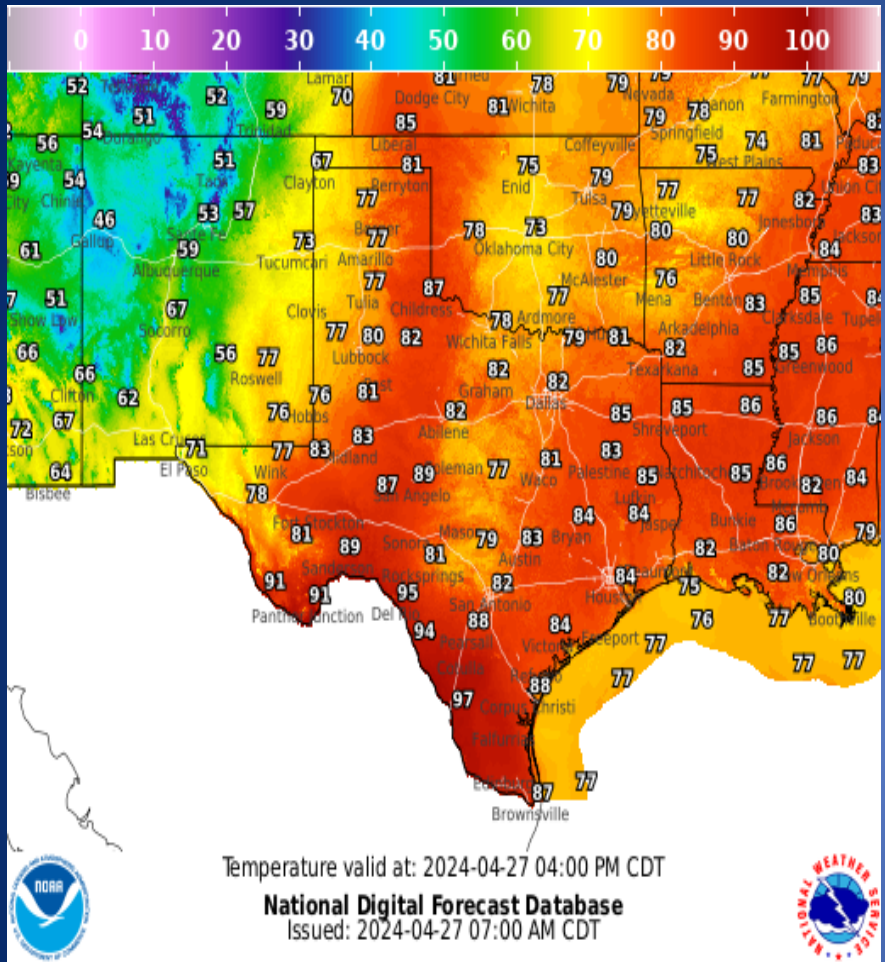

Weather Forecast

Highs