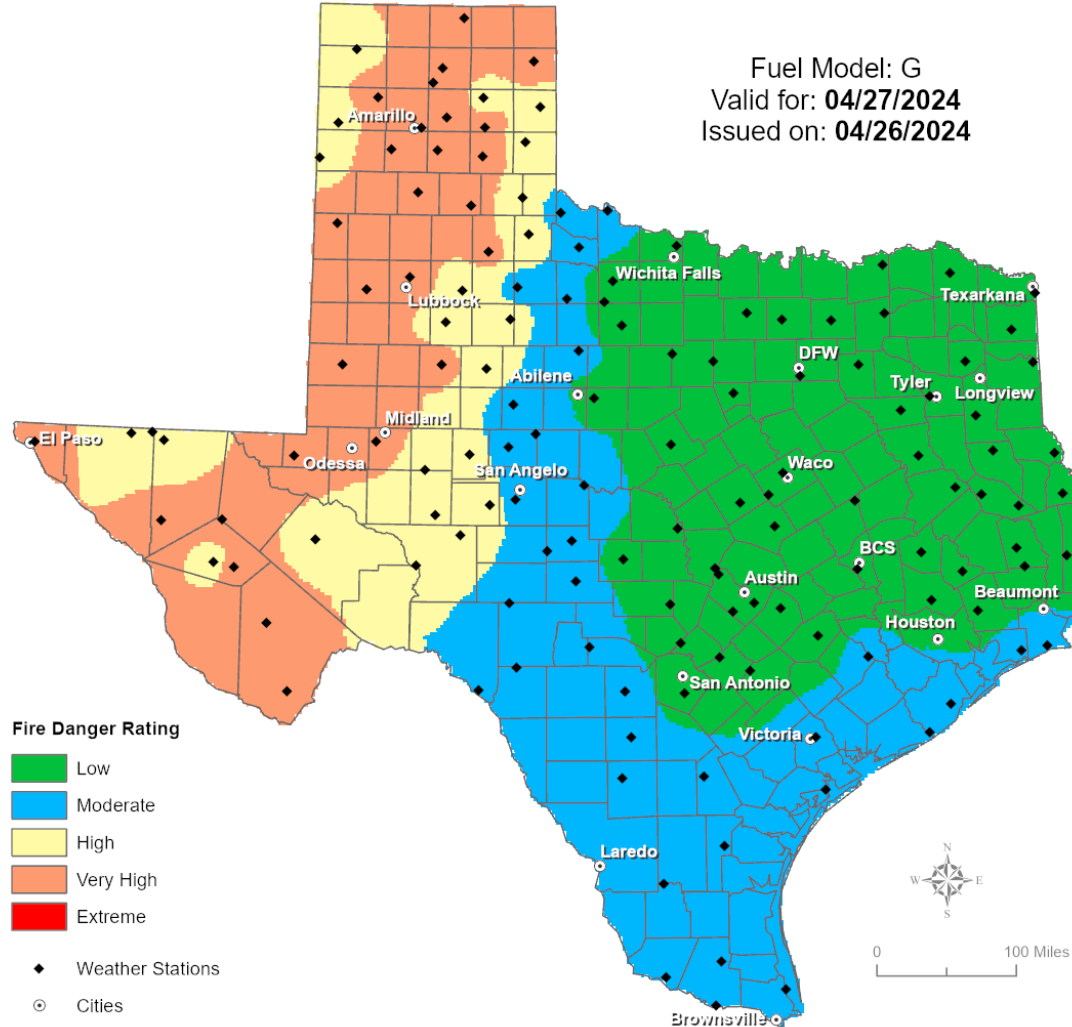

Fire Danger Forecast

Forecast Fire Danger