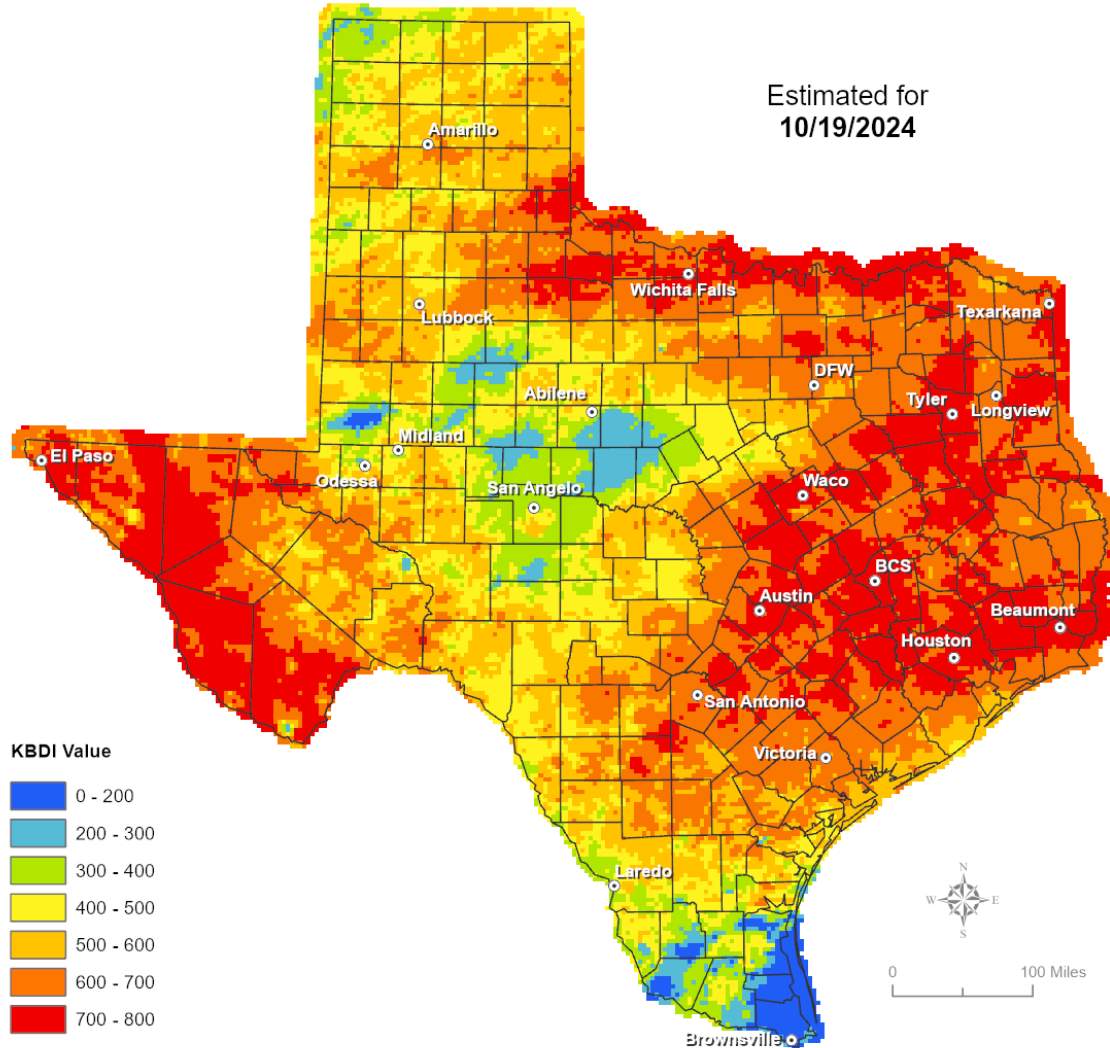

Keetch-Byram Drought Index

Keetch-Byram Drought Index

(4 km x 4 km resolution)

Estimated for
10/19/2024