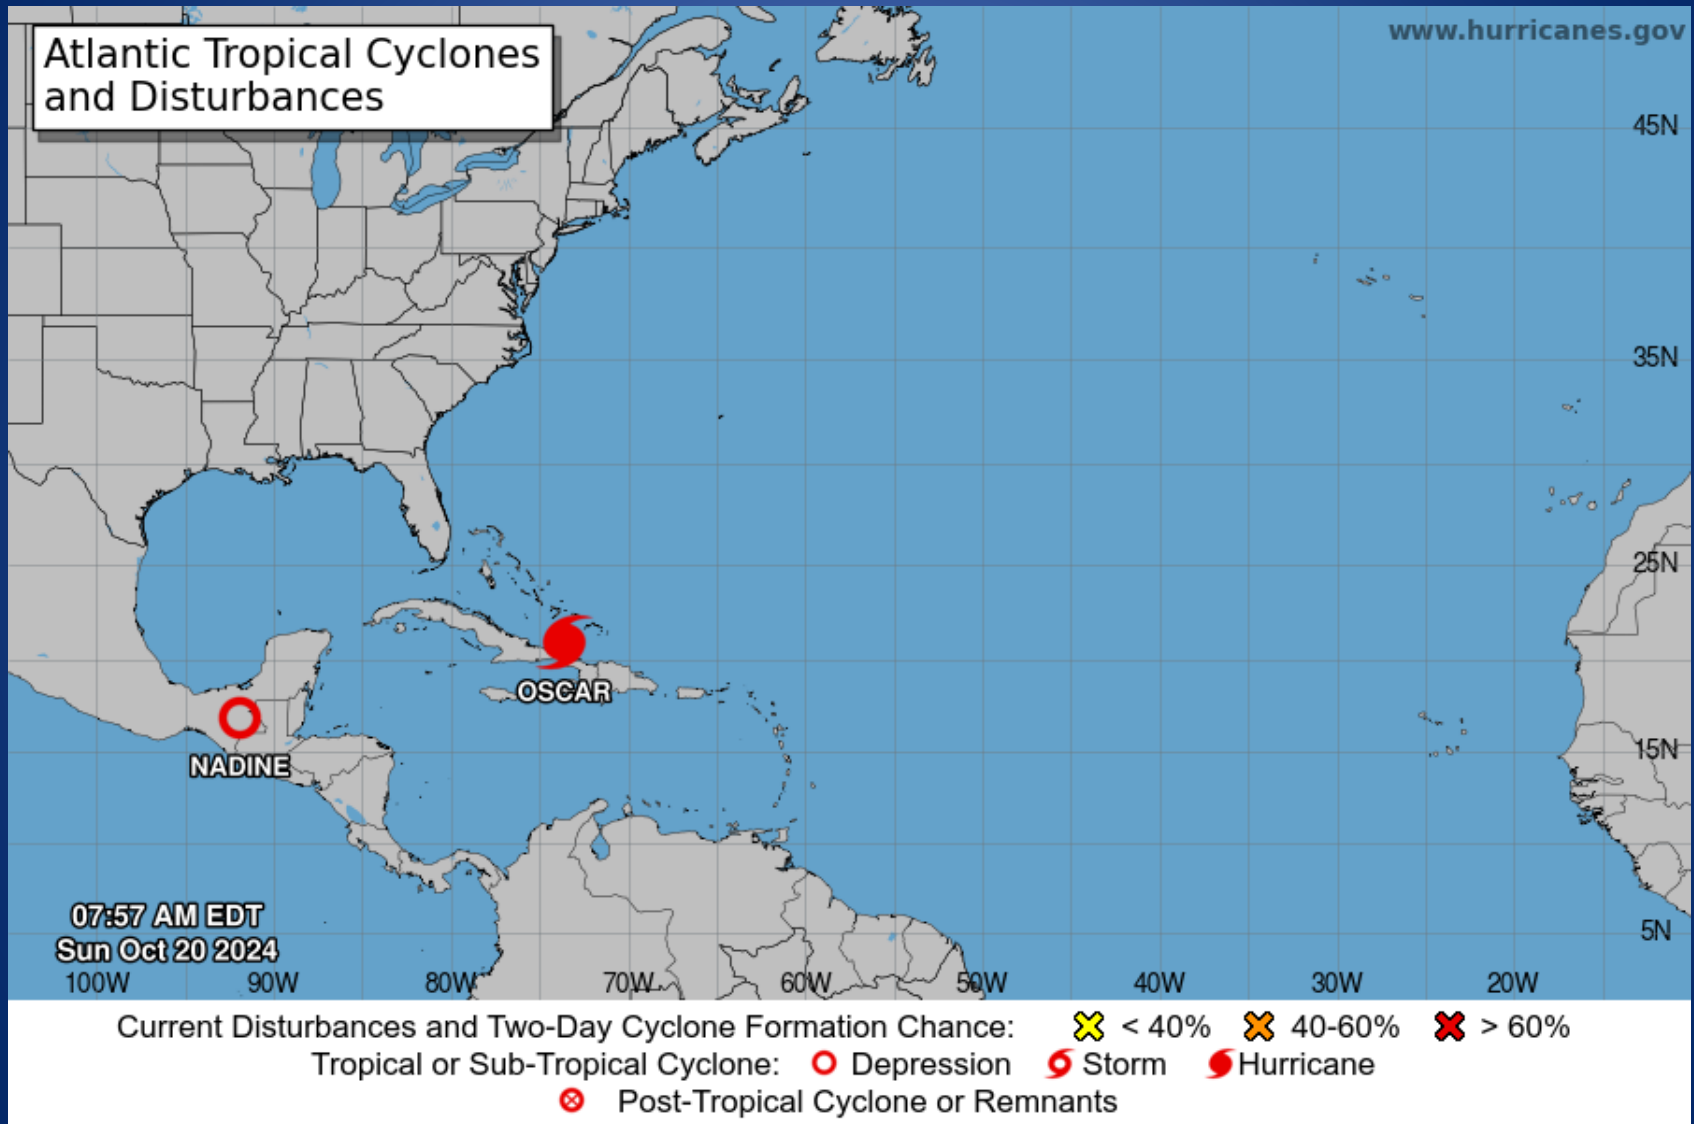

Texas Division of Emergency Management Texas State Operations Center

**Sunday, October 20th, 2024
As of 0900 CDT**

Tropical Weather Awareness

Incidents Reported to the State Operations Center (last 24 hours)

	SUBJECT	LOCATION
10/19/24	Final Report of the Corn Bag Fire	Jim Wells County
10/19/24	Initial Report of a Boil Water Notice	Fayette County
10/19/24	Initial Report of the Victor Road Wildfire	Victoria County
10/19/24	Report of the Upshur 2980 Fire	Upshur County
10/19/24	Final Report of the Melon Fire (Victor Road)	Victoria County