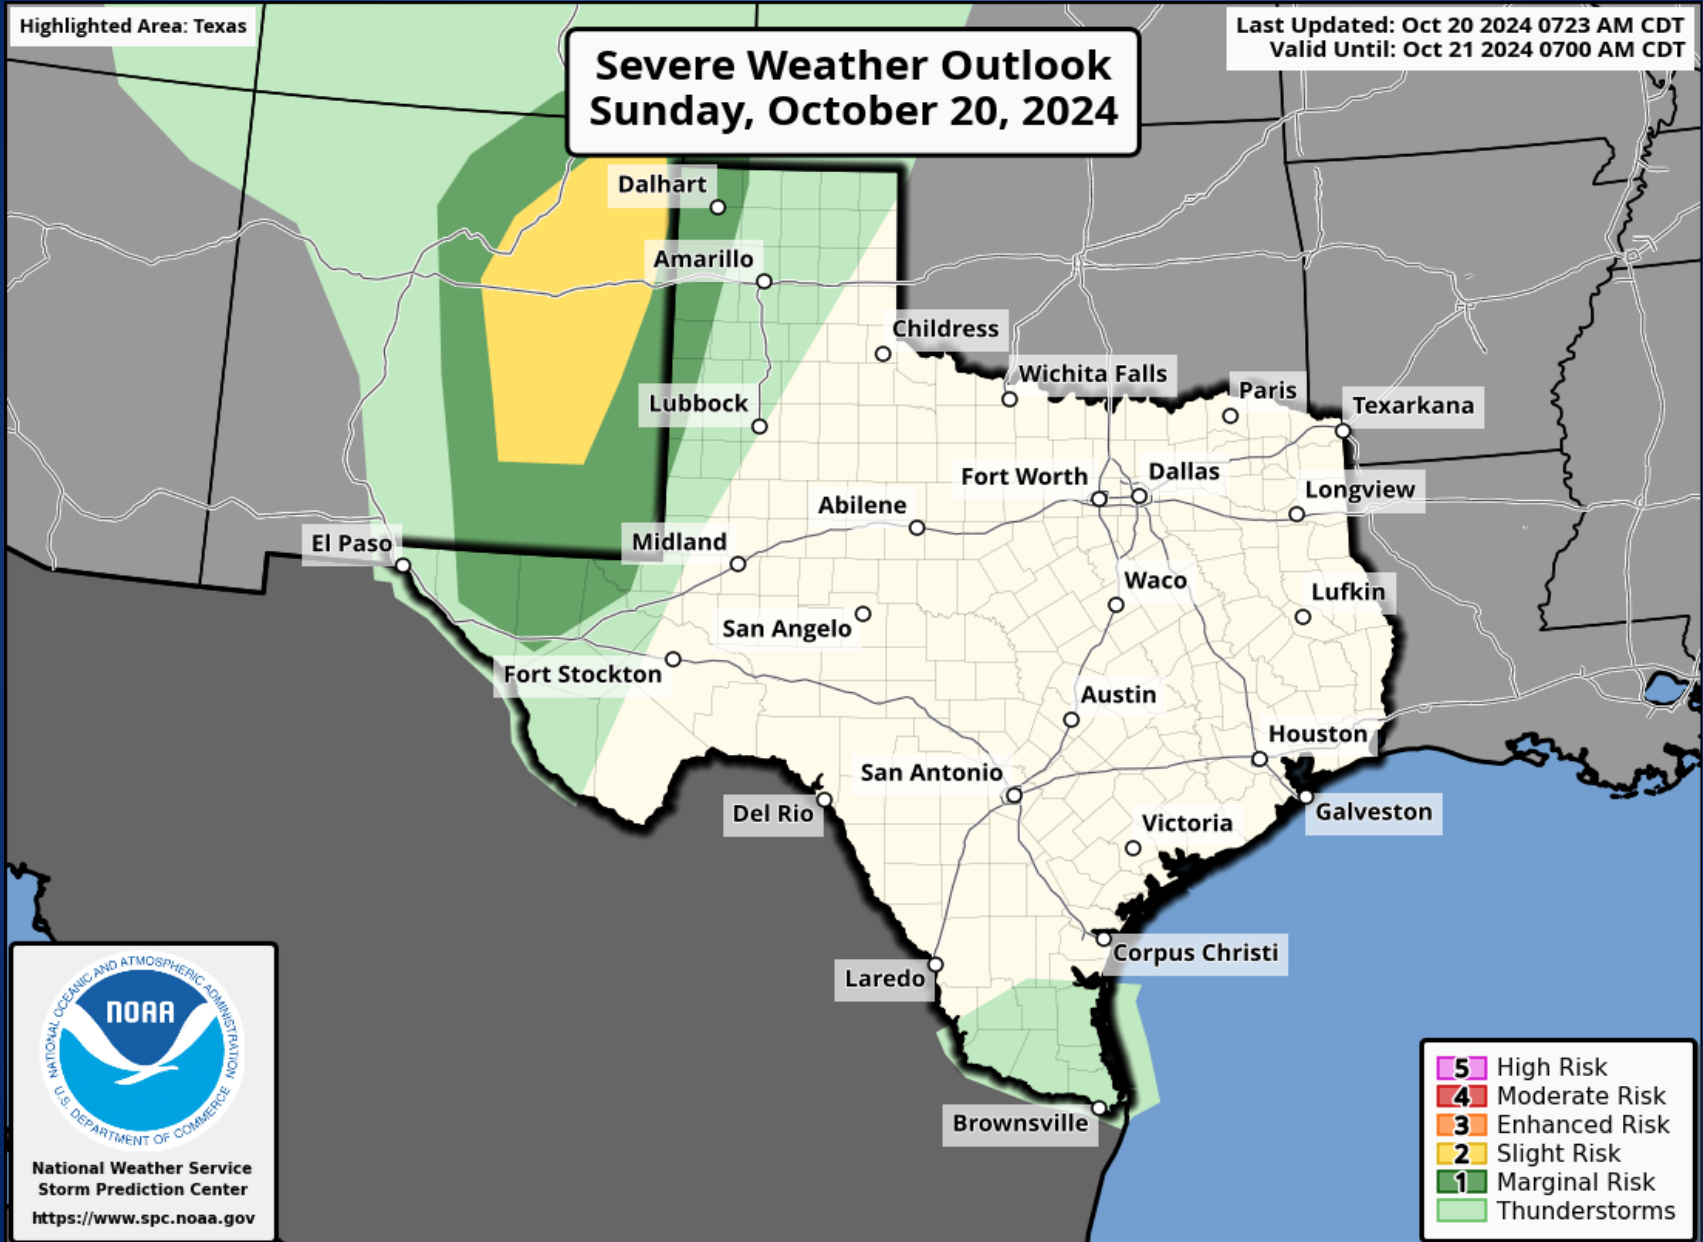

Hazardous Weather