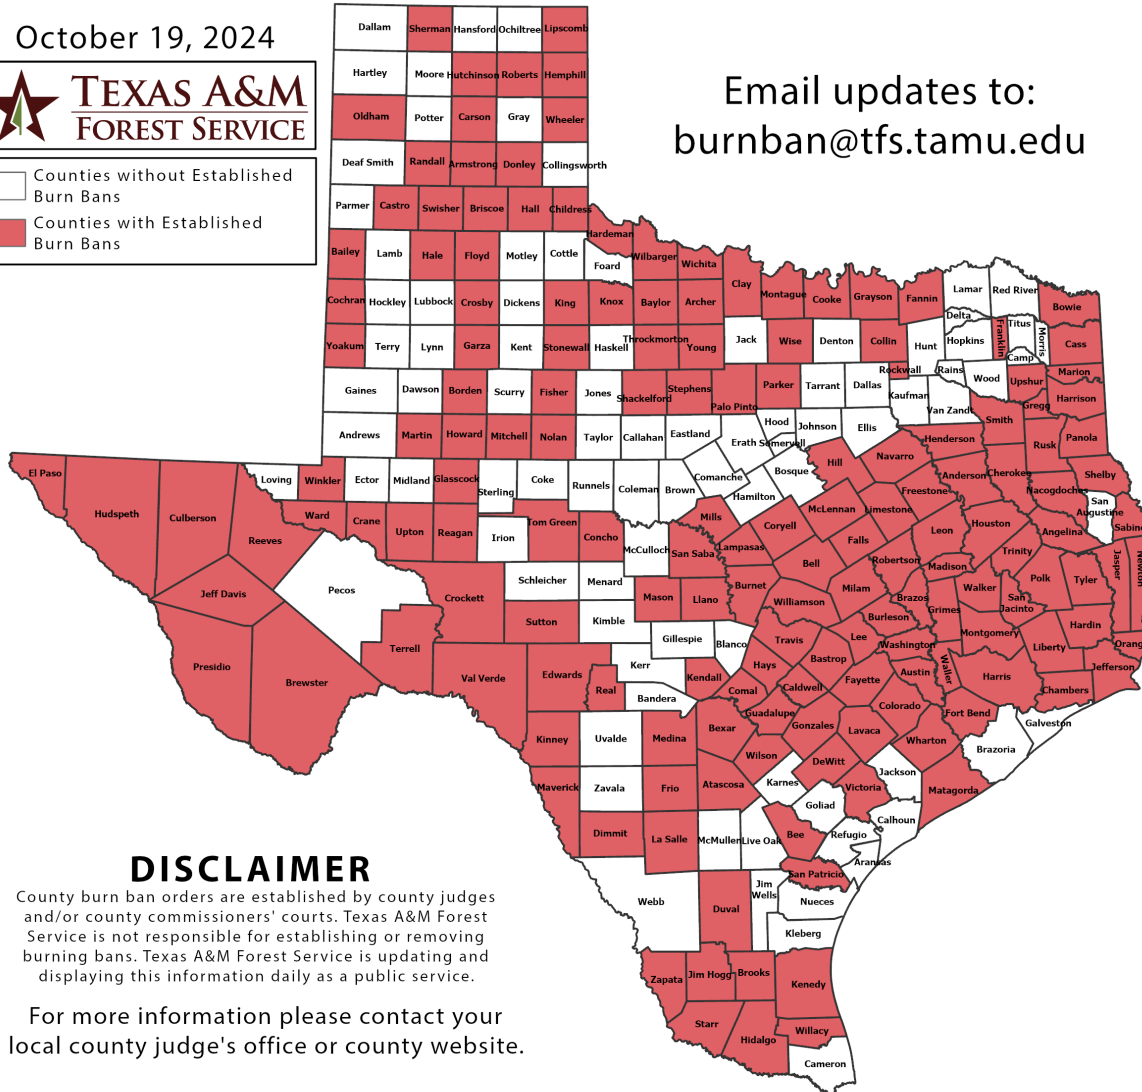

Email updates to:
burnban@tfs.tamu.edu

Counties with Burn Bans: 165

- Anderson
- Angelina
- Archer
- Armstrong
- Atascosa
- Austin
- Bailey
- Bastrop
- Baylor
- Bee
- Bell
- Bexar
- Borden
- Bowie
- Brazos
- Brewster
- Briscoe
- Brooks
- Burleson
- Burnet
- Caldwell
- Carson
- Cass
- Castro
- Chambers
- Cherokee
- Childress
- Clay
- Cochran
- Collin
- Colorado
- Comal
- Concho
- Cooke
- Coryell
- Crane
- Crockett
- Crosby
- Culberson
- DeWitt
- Dimmit
- Donley
- Duval
- Edwards
- El Paso
- Falls
- Fannin
- Fayette
- Fisher
- Floyd
- Fort Bend
- Franklin
- Freestone
- Frio
- Garza
- Glasscock
- Gonzales
- Grayson
- Gregg
- Grimes
- Guadalupe
- Hale
- Hall
- Hardeman
- Hardin
- Harris
- Harrison
- Hays
- Hemphill
- Henderson
- Hidalgo
- Hill
- Houston
- Howard
- Hudspeth
- Hutchinson
- Jasper
- Jeff Davis
- Jefferson
- Jim Hogg
- Kendall
- Kenedy
- King
- Kinney
- Knox
- Lampasas
- La Salle
- Lavaca
- Lee
- Leon
- Liberty
- Limestone
- Lipscomb
- Llano
- McLennan
- Madison
- Marion
- Martin
- Mason
- Matagorda
- Maverick
- Medina
- Milam
- Mills
- Mitchell
- Montague
- Montgomery
- Nacogdoches
- Navarro
- Newton
- Nolan
- Oldham
- Orange
- Palo Pinto
- Panola
- Parker
- Polk
- Presidio
- Randall
- Reagan
- Real
- Reeves
- Roberts
- Robertson
- Rockwall
- Rusk
- Sabine
- San Jacinto
- San Patricio
- San Saba
- Shackelford
- Shelby
- Sherman
- Smith
- Starr
- Stephens
- Stonewall
- Sutton
- Swisher
- Terrell
- Throckmorton
- Tom Green
- Travis
- Trinity
- Tyler
- Upshur
- Upton
- Val Verde
- Victoria
- Walker
- Waller
- Ward
- Washington
- Wharton
- Wheeler
- Wichita
- Wilbarger
- Willacy
- Williamson
- Wilson
- Winkler
- Wise
- Yoakum
- Young
- Zapata

DISCLAIMER

County burn ban orders are established by county judges and/or county commissioners' courts. Texas A&M Forest Service is not responsible for establishing or removing burning bans. Texas A&M Forest Service is updating and displaying this information daily as a public service.

For more information please contact your local county judge's office or county website.

RED FLAG WARNINGS: www.weather.gov
Additional map formats available at <https://tfsweb.tamu.edu/Burnbans/>