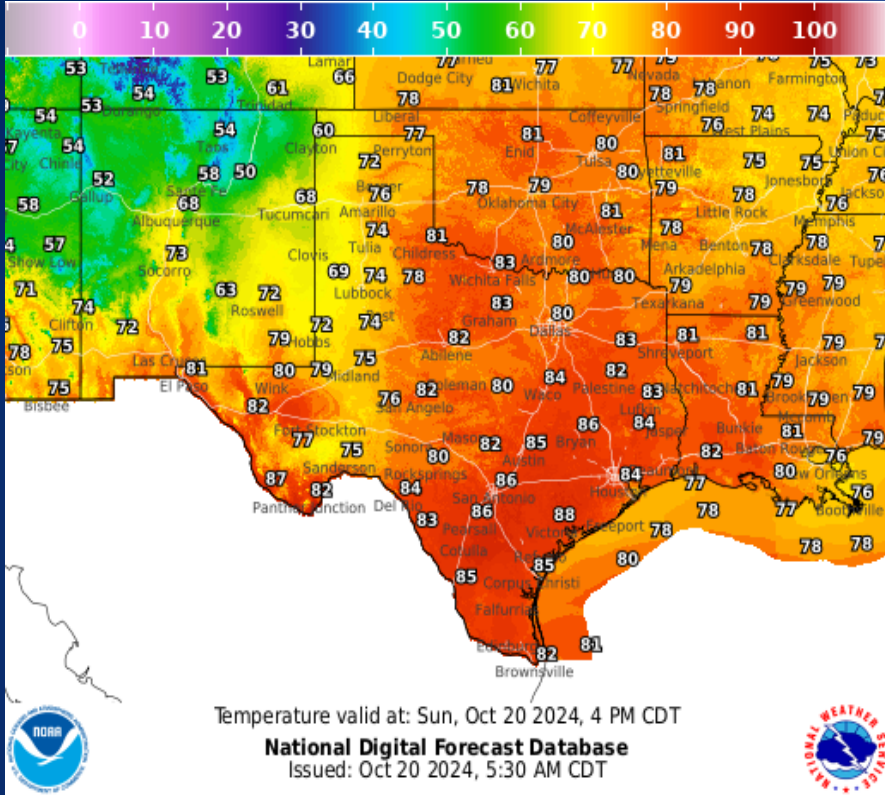

Weather Forecast

Highs