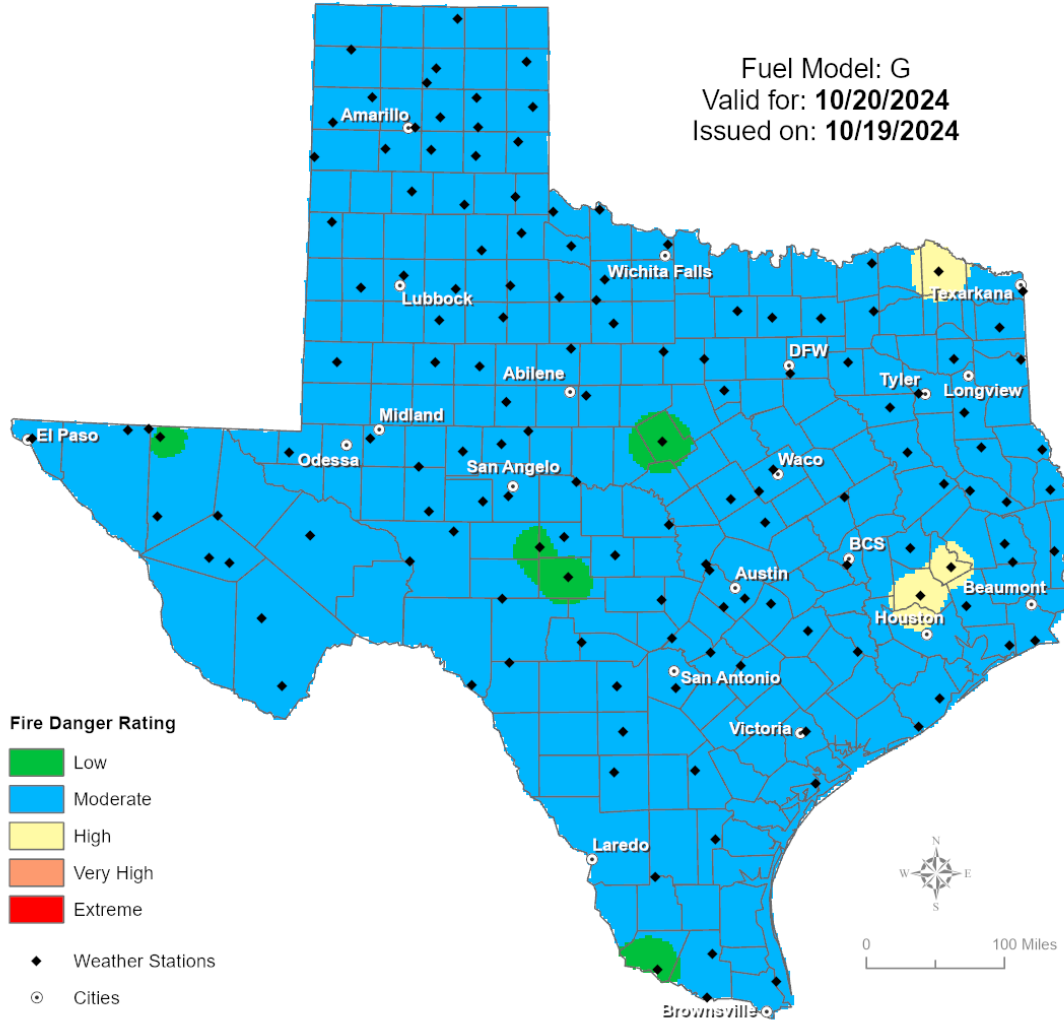

Fire Danger Forecast

Forecast Fire Danger

Fuel Model: G
Valid for: 10/20/2024
Issued on: 10/19/2024