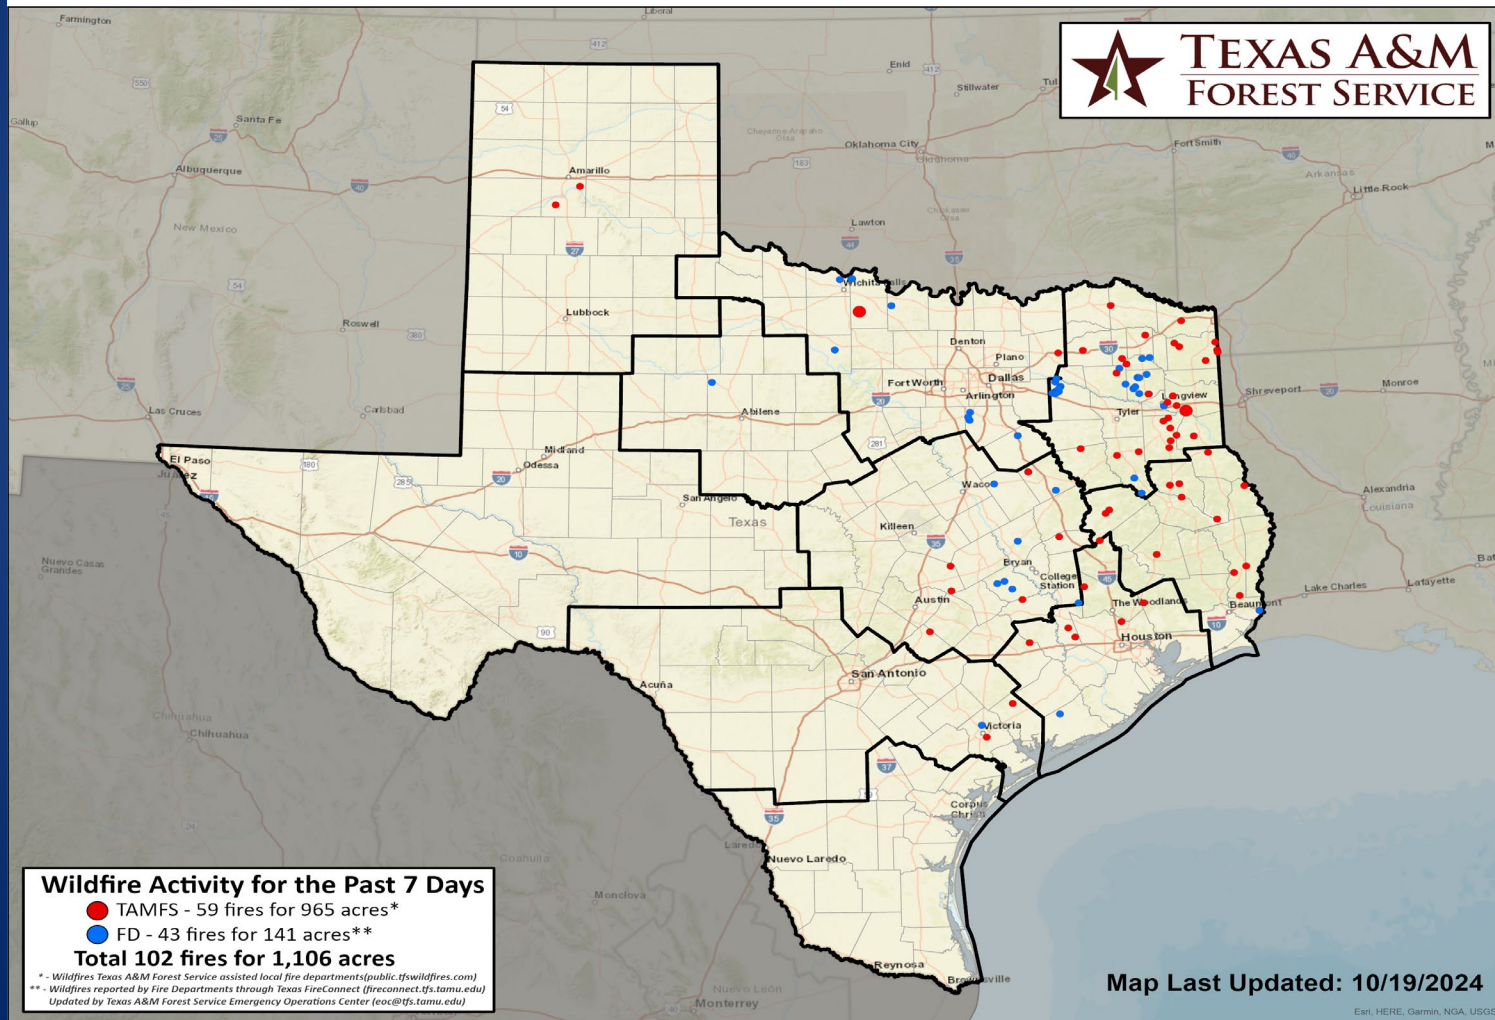

Keetch-Byram Drought Index

(4 km x 4 km resolution)

Estimated for
10/19/2024

Fire Activity (*Last 24 Hours)

Report of 481 (+7) fires and 1,280,089 (+59) acres have been burned this year. There are 165 (No change) counties with burn bans. The Keetch-Byram Drought Index list contains 229 (+1) counties with an average over 400.