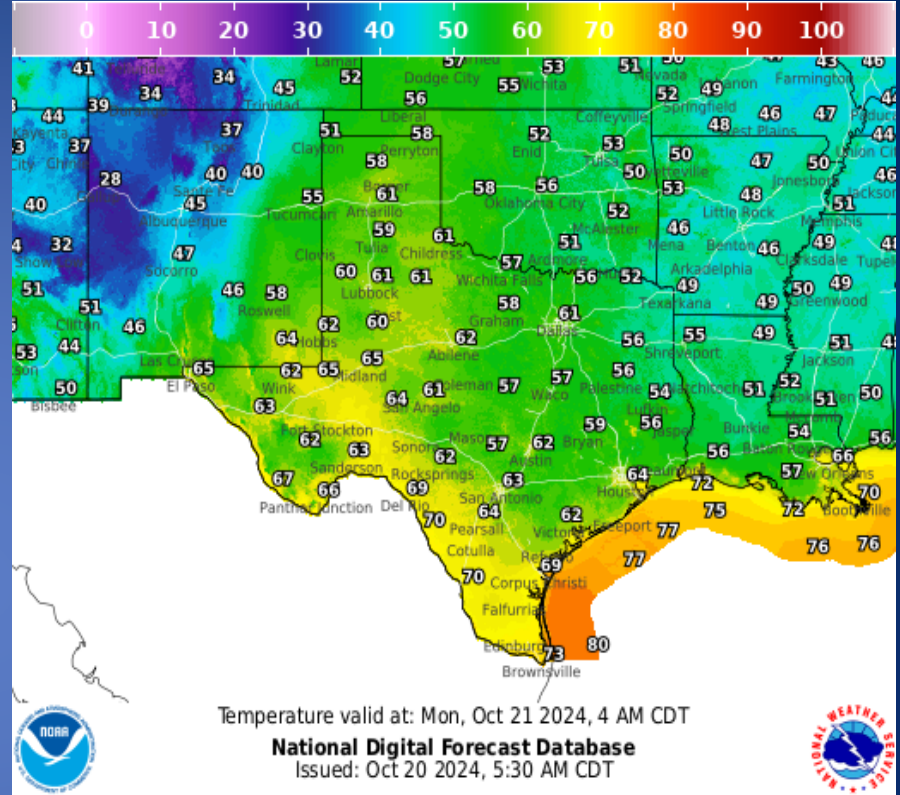

Weather Forecast

Highs

Lows