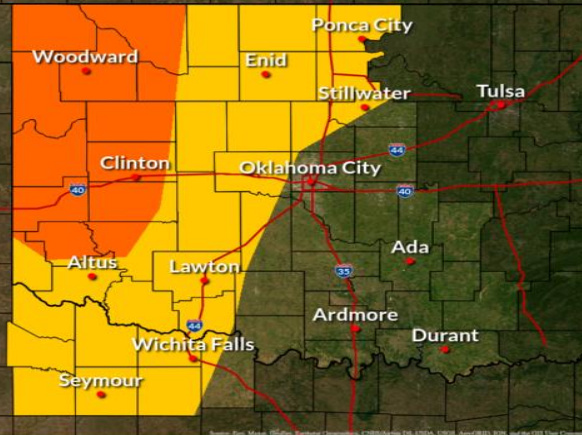

Hazardous Weather

Fire Weather | Monday

Gustiest winds and dry air combine to create a fire risk Monday

Weather Forecast Office
Norman, OK
Issued Dec 30, 2024 2:07 AM CST

Fire Risk	
Historic	Extreme
Critical	Near-Critical
Near-Critical	Elevated

Fire Prevention

- Avoid activities that cause spark or flame!
- Properly dispose of Cigarettes.
- Check Trailer Chains!
- Don't park cars on grass!
- Obey City/County/State Burn Bans!