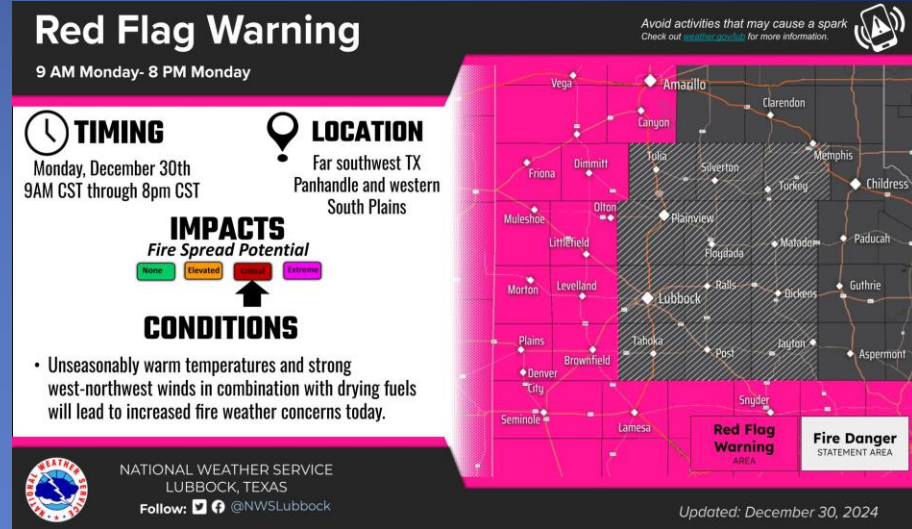

Weather Forecast

Highs

Lows

Weather Forecast

Wind Speeds

Gusts

Hazardous Weather

Highlighted Area: Texas

Severe Weather Outlook Monday, December 30, 2024

Last Updated: Dec 30 2024 0614 AM CST
Valid Until: Dec 31 2024 0600 AM CST

- 5 High Risk
- 4 Moderate Risk
- 3 Enhanced Risk
- 2 Slight Risk
- 1 Marginal Risk
- Thunderstorms

Hazardous Weather

Critical fire weather conditions are forecast across the western Panhandles today. Changes have been made to the previous forecast because lower wind speeds and higher RH values are expected for the eastern Panhandles. Even still, elevated conditions exist in those areas. Take precautions to prevent fire starts throughout the whole area!

A Red Flag Warning is in effect for the western South Plains and far SW TX Panhandle today. WNW sustained winds of 20-30 mph with gusts up to 40 to 45 mph are expected.

Hazardous Weather

Fire Weather | Monday