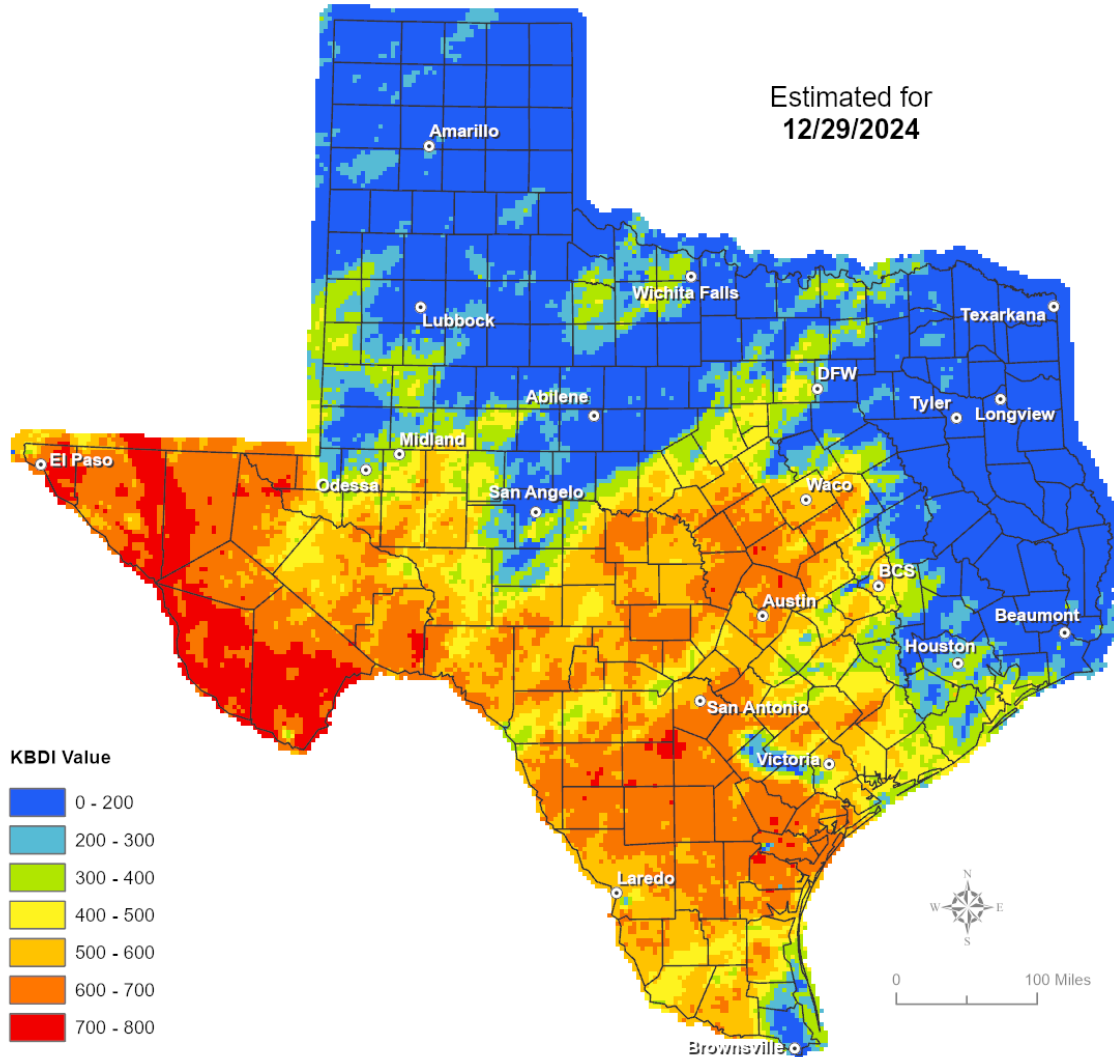

Keetch-Byram Drought Index

Keetch-Byram Drought Index

(4 km x 4 km resolution)

Estimated for
12/29/2024