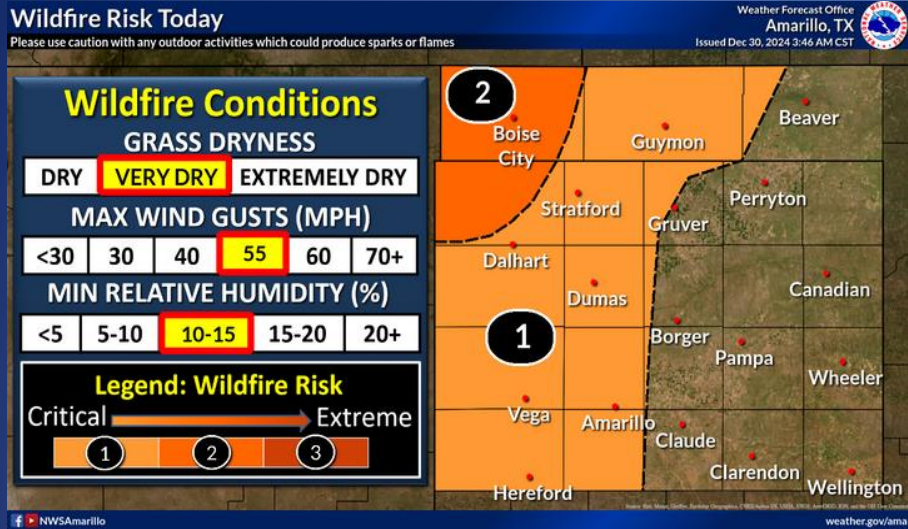

Hazardous Weather

Critical fire weather conditions are forecast across the western Panhandles today. Changes have been made to the previous forecast because lower wind speeds and higher RH values are expected for the eastern Panhandles. Even still, elevated conditions exist in those areas. Take precautions to prevent fire starts throughout the whole area!