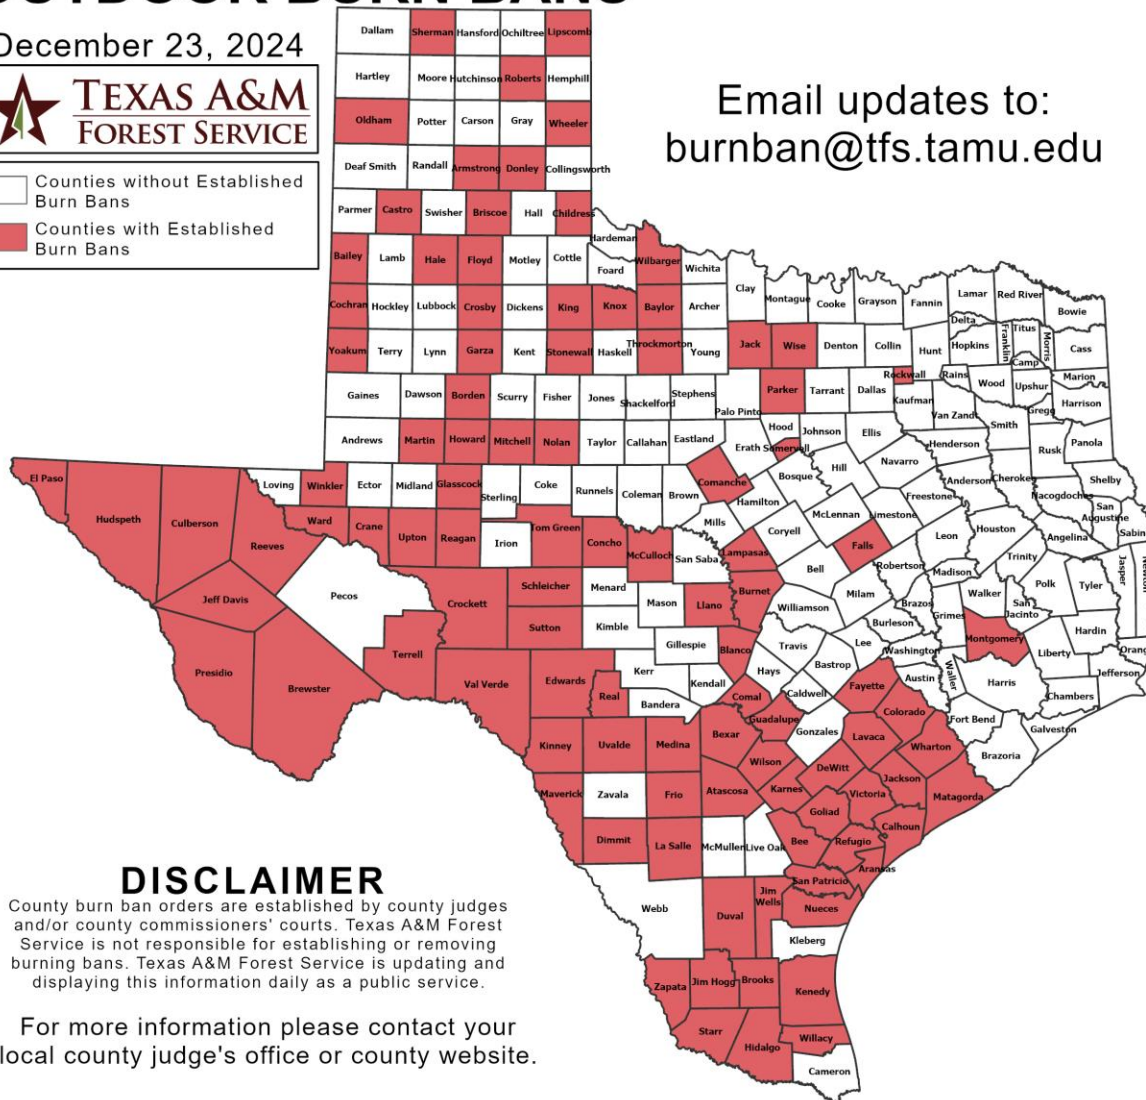

Burn Ban

OUTDOOR BURN BANS

December 23, 2024

Counties without Established Burn Bans
 Counties with Established Burn Bans

Email updates to:
burnban@tfs.tamu.edu

Counties with Burn Bans: 100

- Aransas
- Armstrong
- Atascosa
- Bailey
- Baylor
- Bee
- Bexar
- Blanco
- Borden
- Brewster
- Briscoe
- Brooks
- Burnet
- Calhoun
- Castro
- Childress
- Cochran
- Colorado
- Comal
- Comanche
- Concho
- Crane
- Crockett
- Crosby
- Culberson
- DeWitt
- Dimmit
- Donley
- Duval
- Edwards
- El Paso
- Falls
- Fayette
- Floyd
- Frio
- Garza
- Glasscock
- Goliad
- Guadalupe
- Hale
- Hidalgo
- Howard
- Hudspeth
- Jack
- Jackson
- Jeff Davis
- Jim Hogg
- Jim Wells
- Karnes
- Kenedy
- King
- Kinney
- Knox
- Lampasas
- La Salle
- Lavaca
- Lipscomb
- Llano
- McCulloch
- Martin
- Matagorda
- Maverick
- Medina
- Mitchell
- Montgomery
- Nolan
- Nueces
- Oldham
- Parker
- Presidio
- Reagan
- Real
- Reeves
- Refugio
- Roberts
- Rockwall
- San Patricio
- Schleicher
- Sherman
- Somervell
- Starr
- Stonewall
- Sutton
- Terrell
- Throckmorton
- Tom Green
- Upton
- Uvalde
- Val Verde
- Victoria
- Ward
- Wharton
- Wilbarger
- Willacy
- Wilson
- Winkler
- Wise
- Yoakum
- Zapata

DISCLAIMER

County burn ban orders are established by county judges and/or county commissioners' courts. Texas A&M Forest Service is not responsible for establishing or removing burning bans. Texas A&M Forest Service is updating and displaying this information daily as a public service.

For more information please contact your local county judge's office or county website.

RED FLAG WARNINGS: www.weather.gov
Additional map formats available at <https://tfsweb.tamu.edu/Burnbans/>