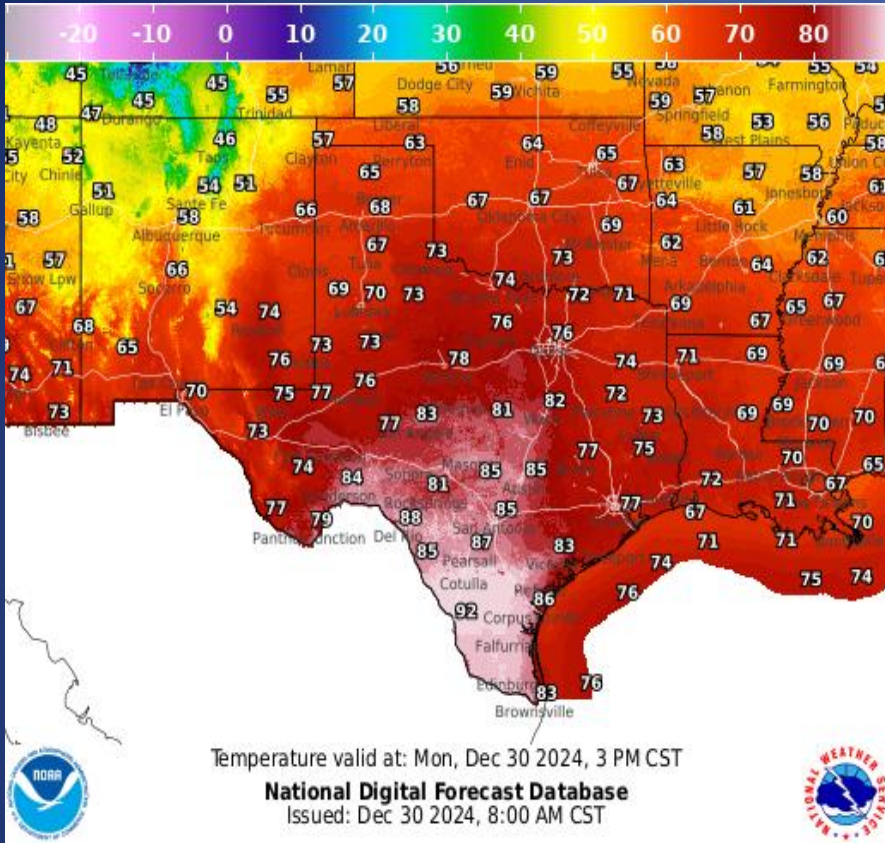

Weather Forecast

Highs