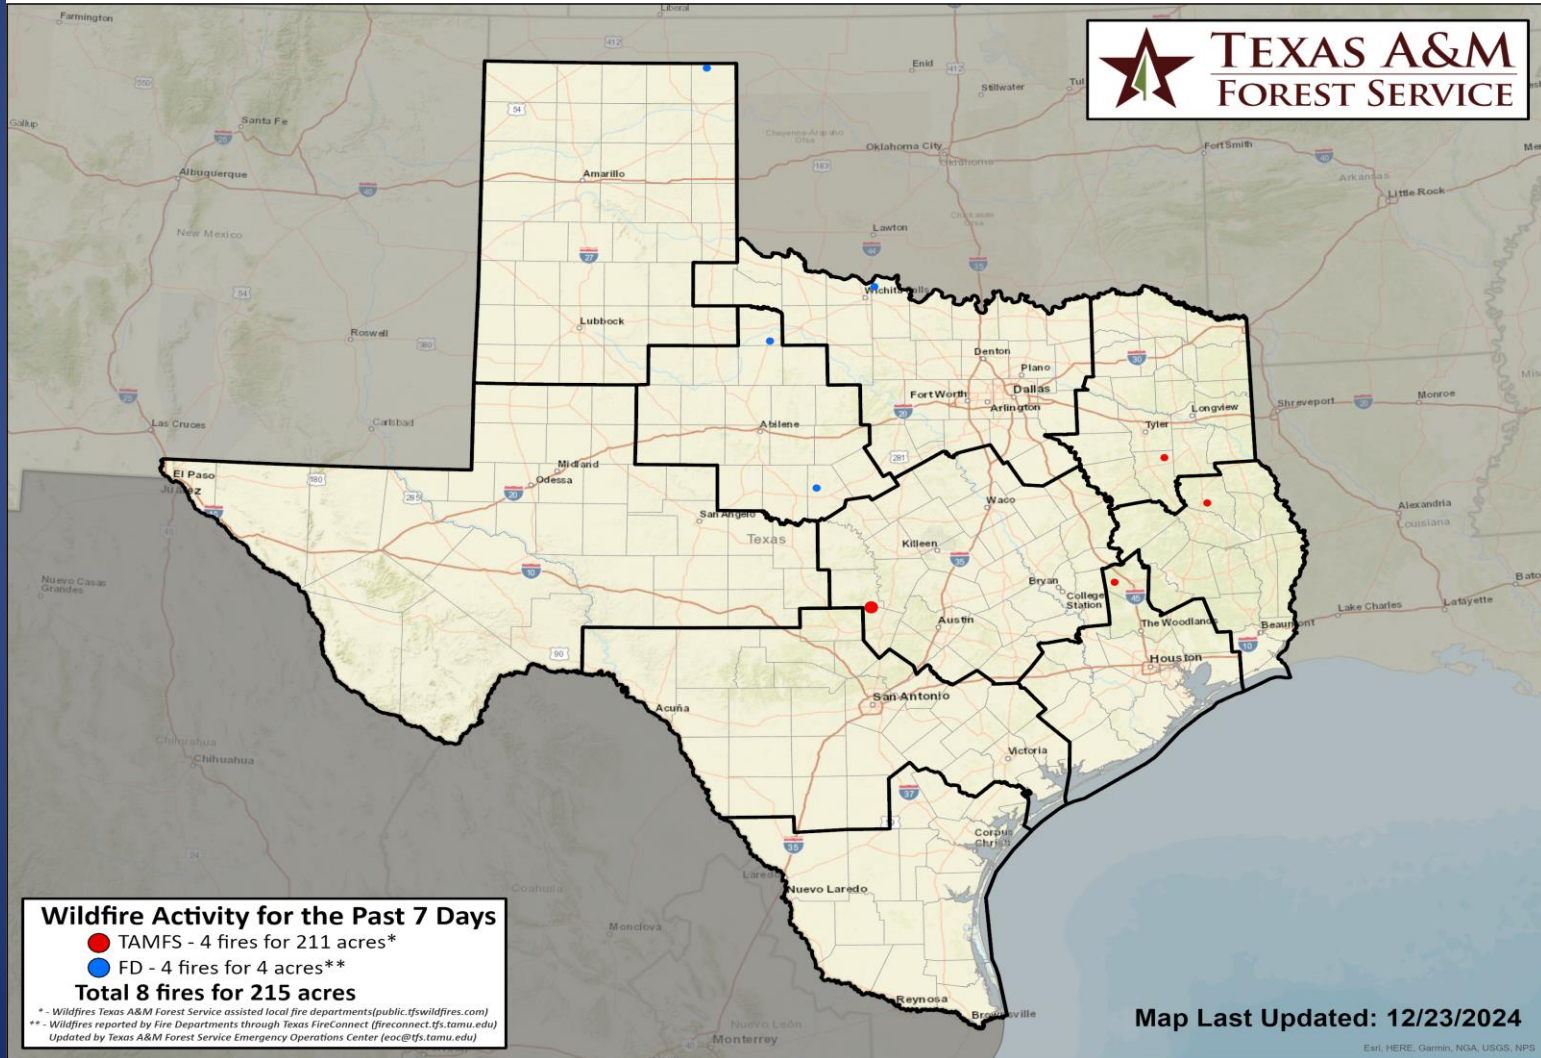

Fire Activity (*Last 24 Hours)

Report of 593 (No Change) fires and 1,282,873 (No Change) acres have been burned this year. There are 100 (No Change) counties with burn bans. The Keetch–Byram Drought Index list contains 100 (+2) counties with an average over 400.