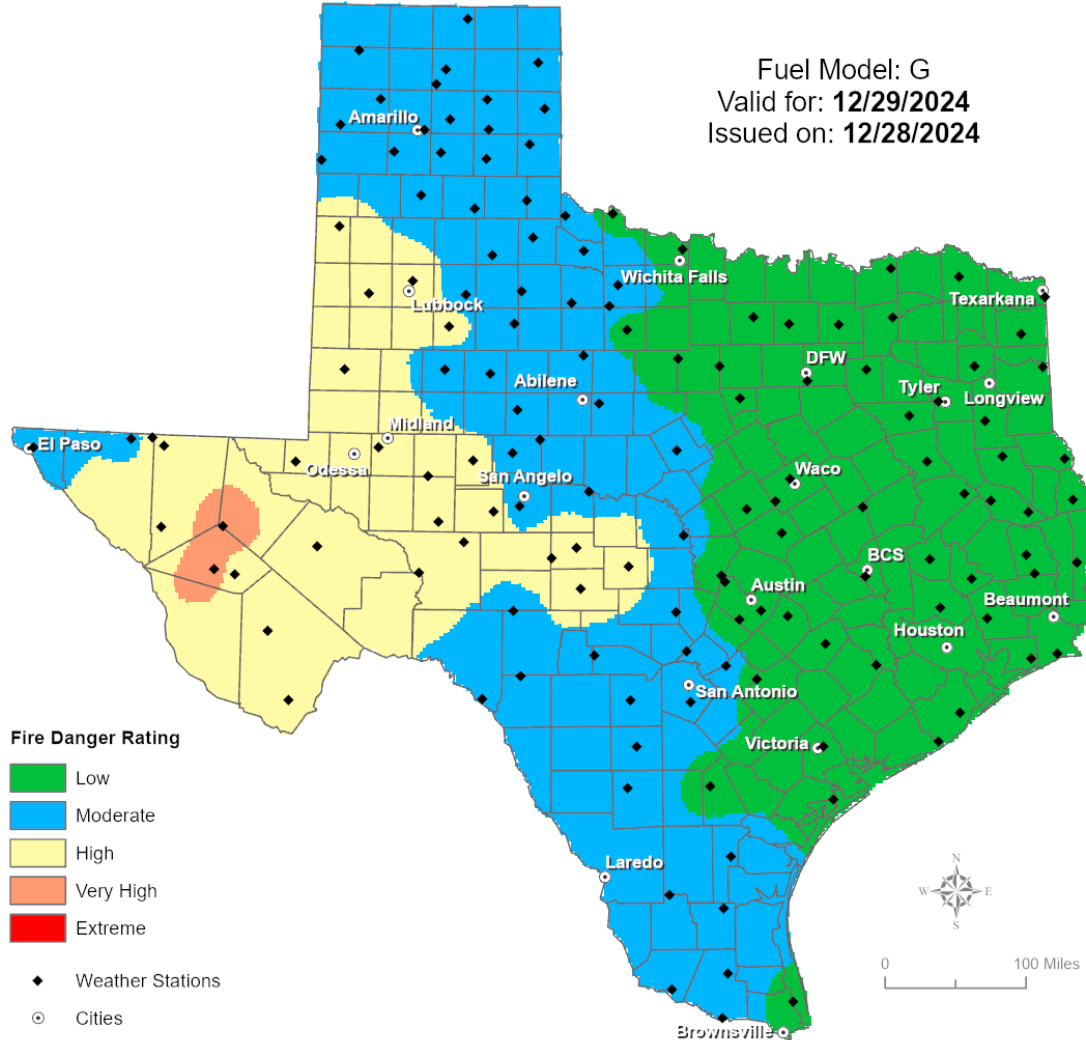

Fire Danger Forecast

Forecast Fire Danger

Fuel Model: G
Valid for: 12/29/2024
Issued on: 12/28/2024