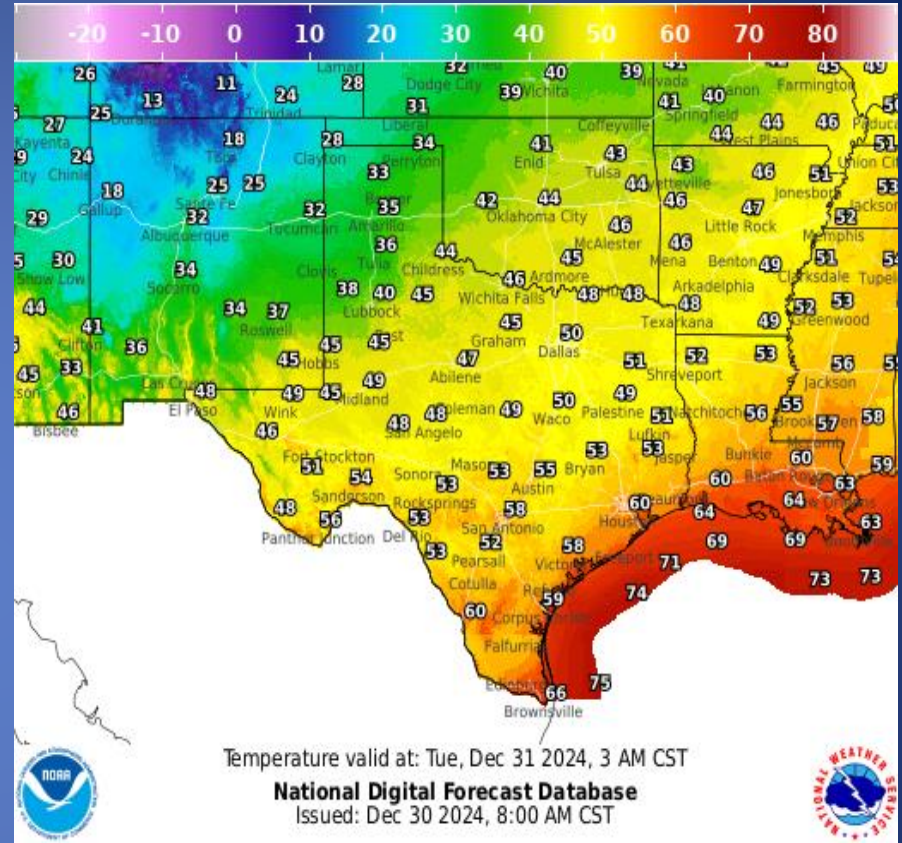

Texas Division of Emergency Management Texas State Operations Center

Incidents Reported to the State Operations Center (last 24 hours)

DATE	SUBJECT	LOCATION
12/29/24	Update of Tornado Damage	Montgomery County
12/29/24	Initial Report of a Boil Water Notice	Brazoria County

Weather Forecast

Highs

Lows

Weather Forecast

Wind Speeds

Gusts

Hazardous Weather

Highlighted Area: Texas