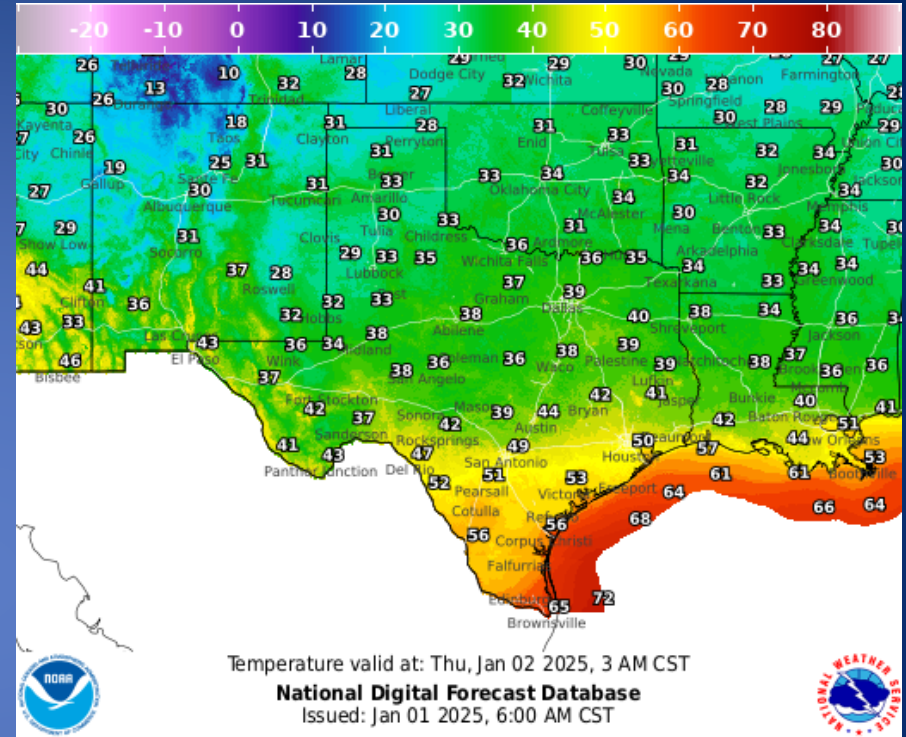

Weather Forecast

Highs

Lows