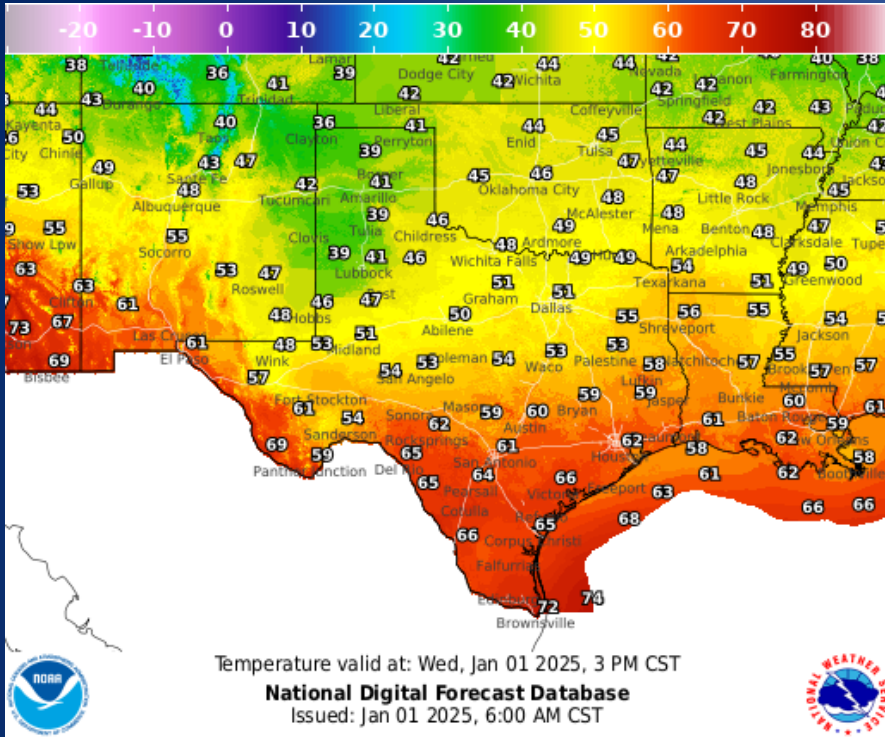

Weather Forecast

Highs