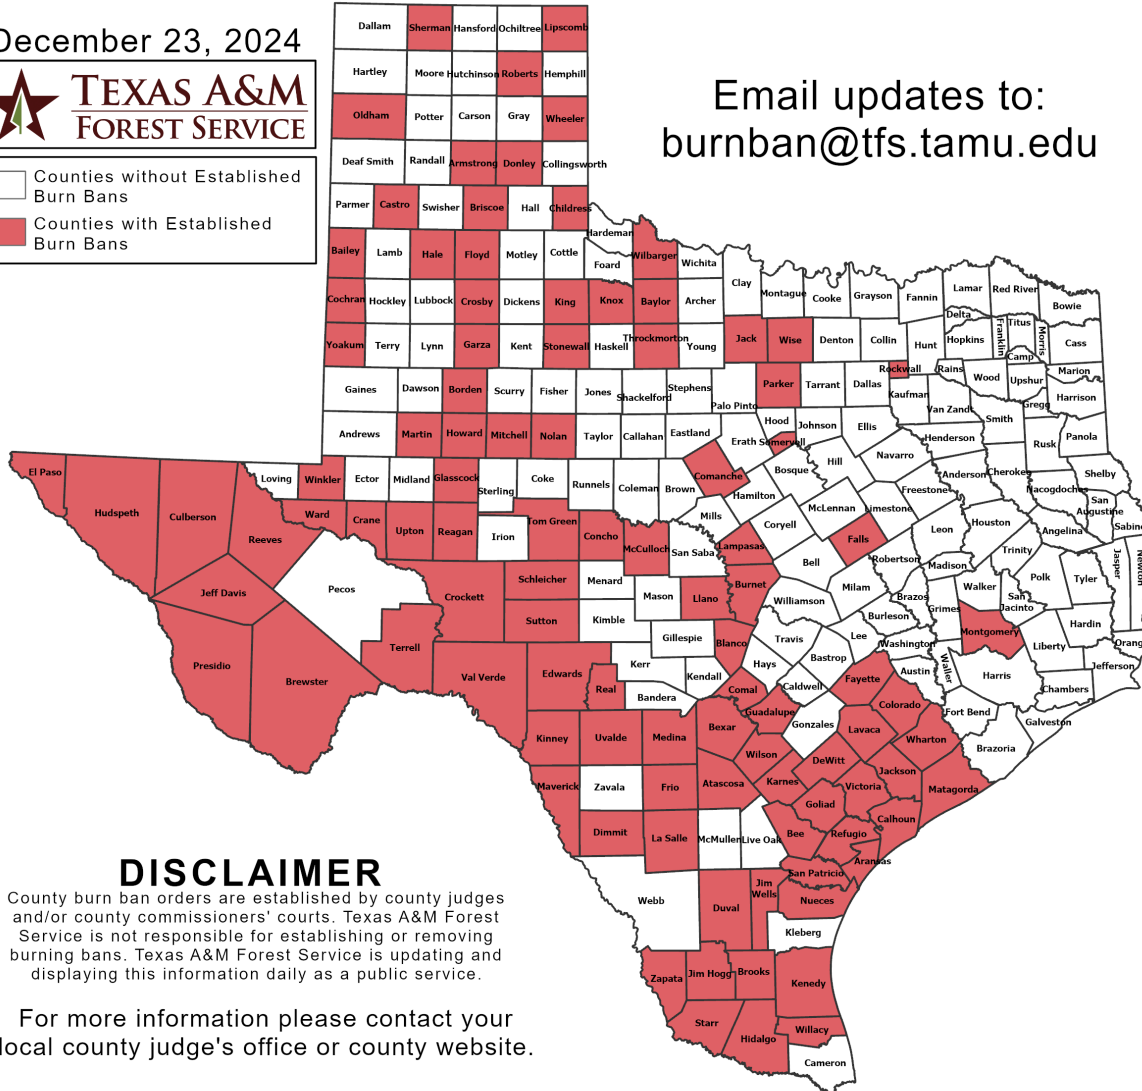

Burn Ban

OUTDOOR BURN BANS

December 23, 2024

Counties without Established Burn Bans
 Counties with Established Burn Bans

Email updates to:
burnban@tfs.tamu.edu

Counties with Burn Bans: 100

- Aransas
- Armstrong
- Atascosa
- Bailey
- Baylor
- Bee
- Bexar
- Blanco
- Borden
- Brewster
- Briscoe
- Brooks
- Burnet
- Calhoun
- Castro
- Childress
- Cochran
- Colorado
- Comal
- Comanche
- Concho
- Crane
- Crockett
- Crosby
- Culberson
- DeWitt
- Dimmit
- Donley
- Duval
- Edwards
- El Paso
- Falls
- Fayette
- Floyd
- Frio
- Garza
- Glasscock
- Goliad
- Guadalupe
- Hale
- Hidalgo
- Howard
- Hudspeth
- Jack
- Jackson
- Jeff Davis
- Jim Hogg
- Jim Wells
- Karnes
- Kenedy
- King
- Kinney
- Knox
- Lampasas
- La Salle
- Lavaca
- Lipscomb
- Llano
- McCulloch
- Martin
- Matagorda
- Maverick
- Medina
- Mitchell
- Montgomery
- Nolan
- Nueces
- Oldham
- Parker
- Presidio
- Reagan
- Real
- Reeves
- Refugio
- Roberts
- Rockwall
- San Patricio
- Schleicher
- Sherman
- Somervell
- Starr
- Stonewall
- Sutton
- Terrell
- Throckmorton
- Tom Green
- Upton
- Uvalde
- Val Verde
- Victoria
- Ward
- Wharton
- Wheeler
- Willbarger
- Willacy
- Wilson
- Winkler
- Wise
- Yoakum
- Zapata

DISCLAIMER

County burn ban orders are established by county judges and/or county commissioners' courts. Texas A&M Forest Service is not responsible for establishing or removing burning bans. Texas A&M Forest Service is updating and displaying this information daily as a public service.

For more information please contact your local county judge's office or county website.

RED FLAG WARNINGS: www.weather.gov
Additional map formats available at <https://tfsweb.tamu.edu/Burnbans/>