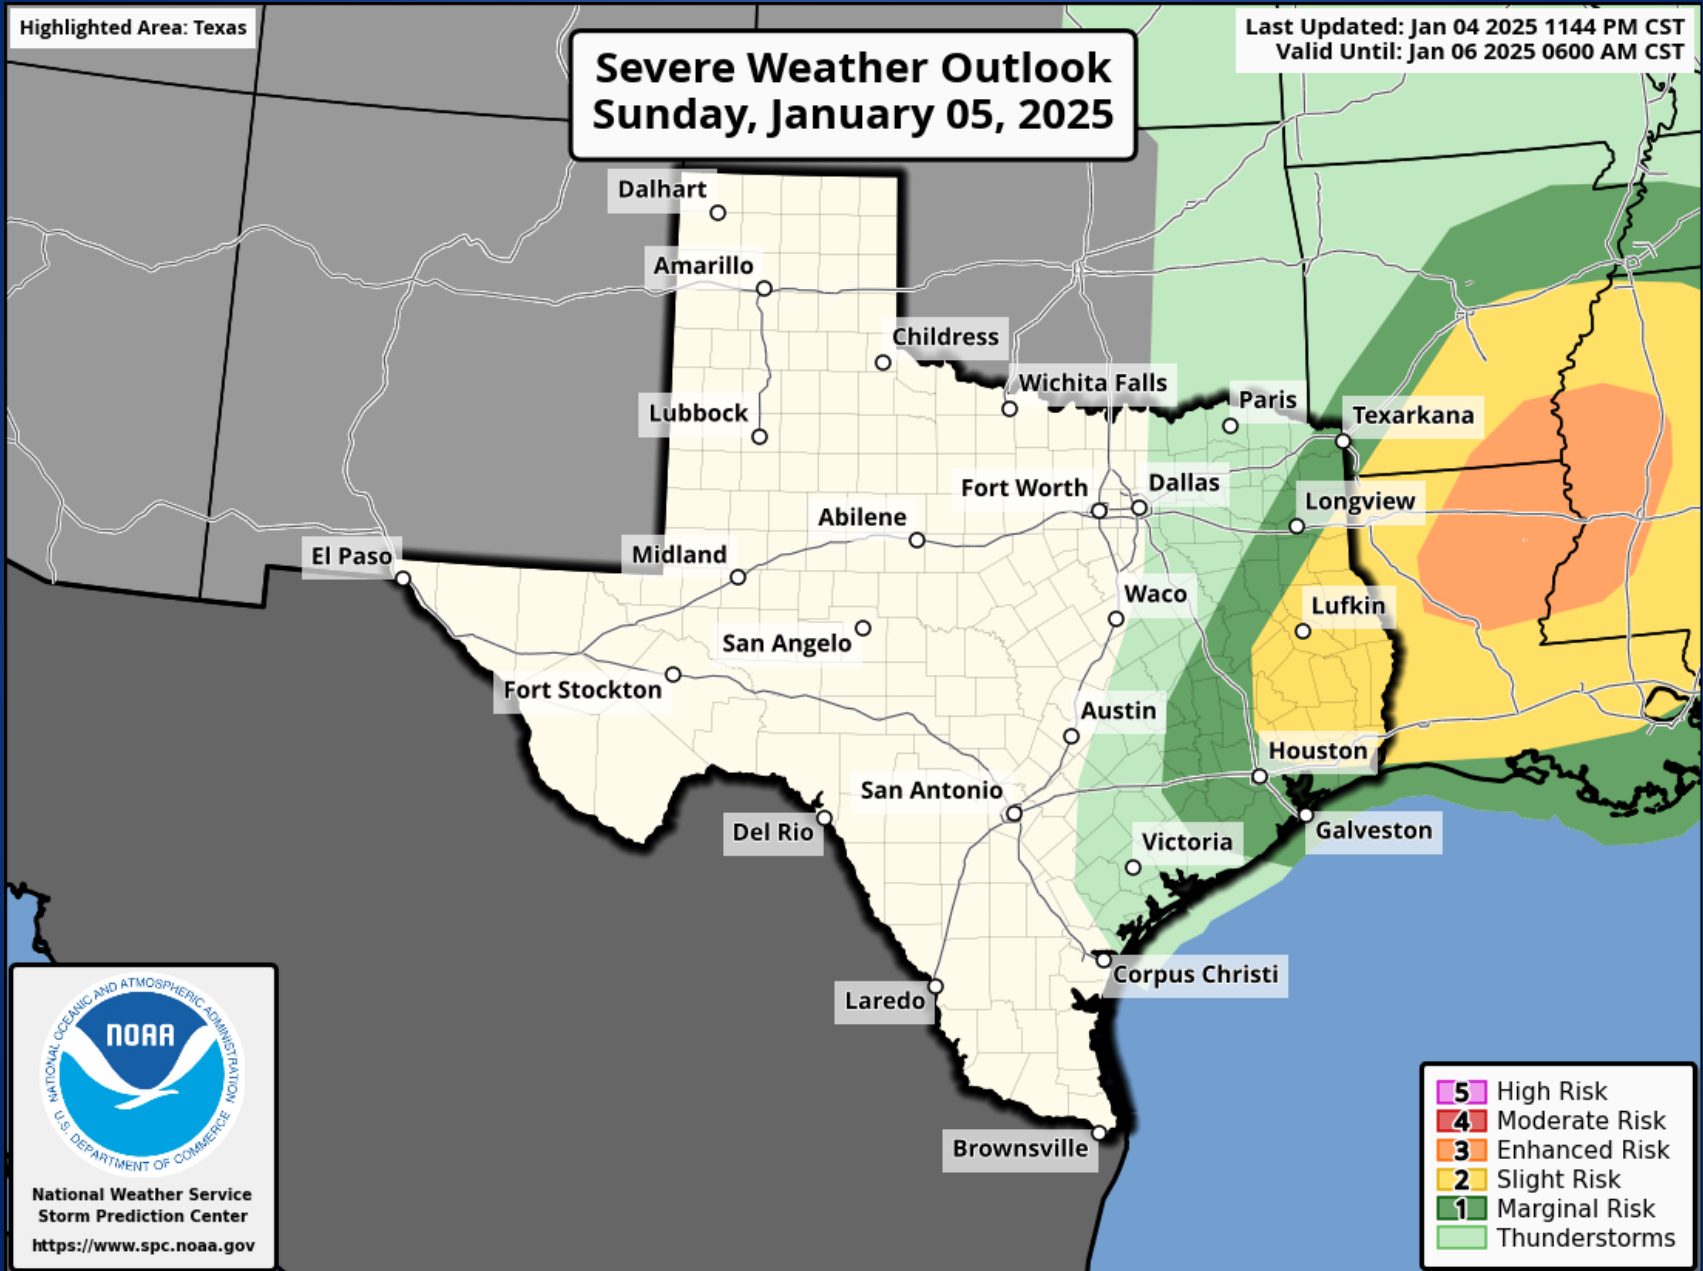

Hazardous Weather