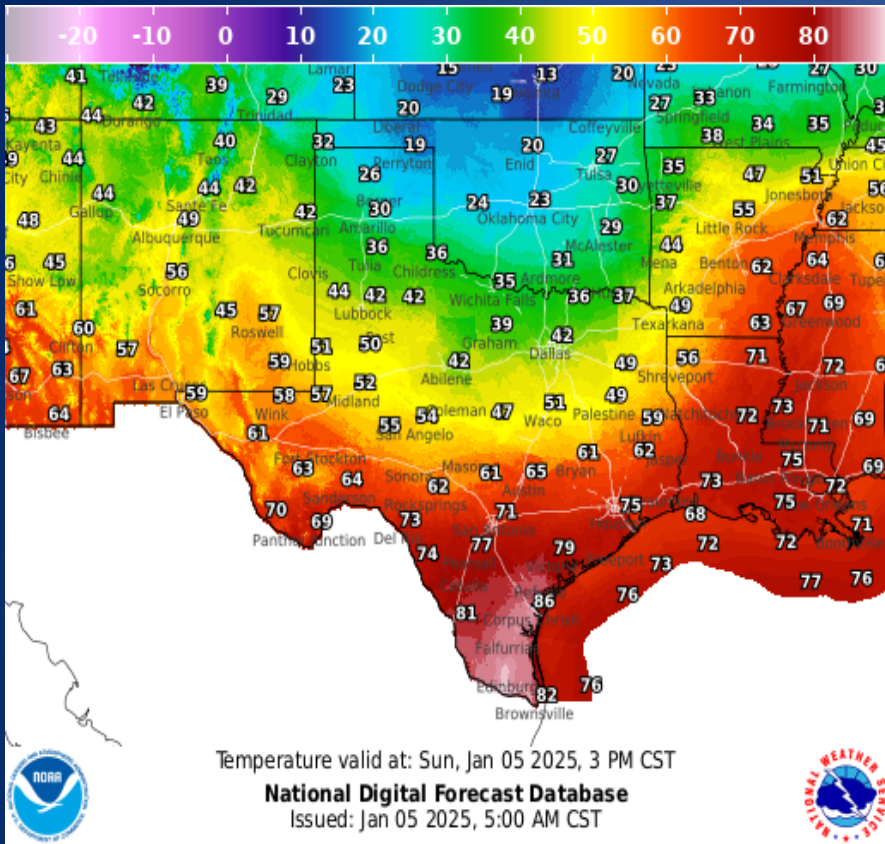

Weather Forecast

Highs