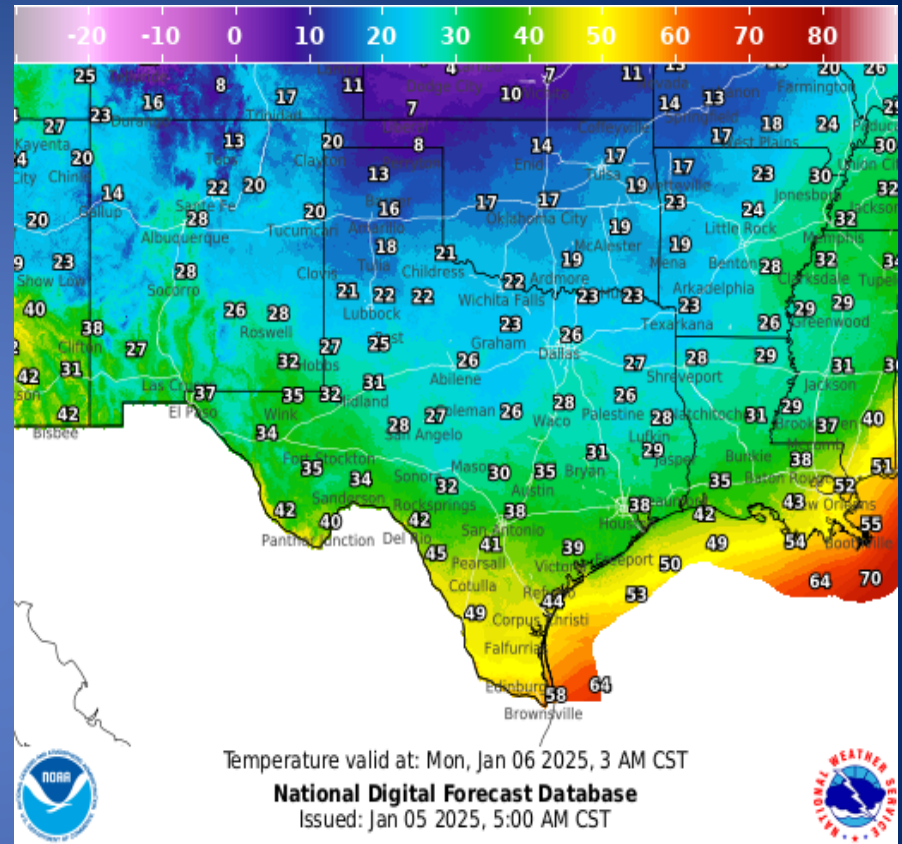

Weather Forecast

Highs

Lows