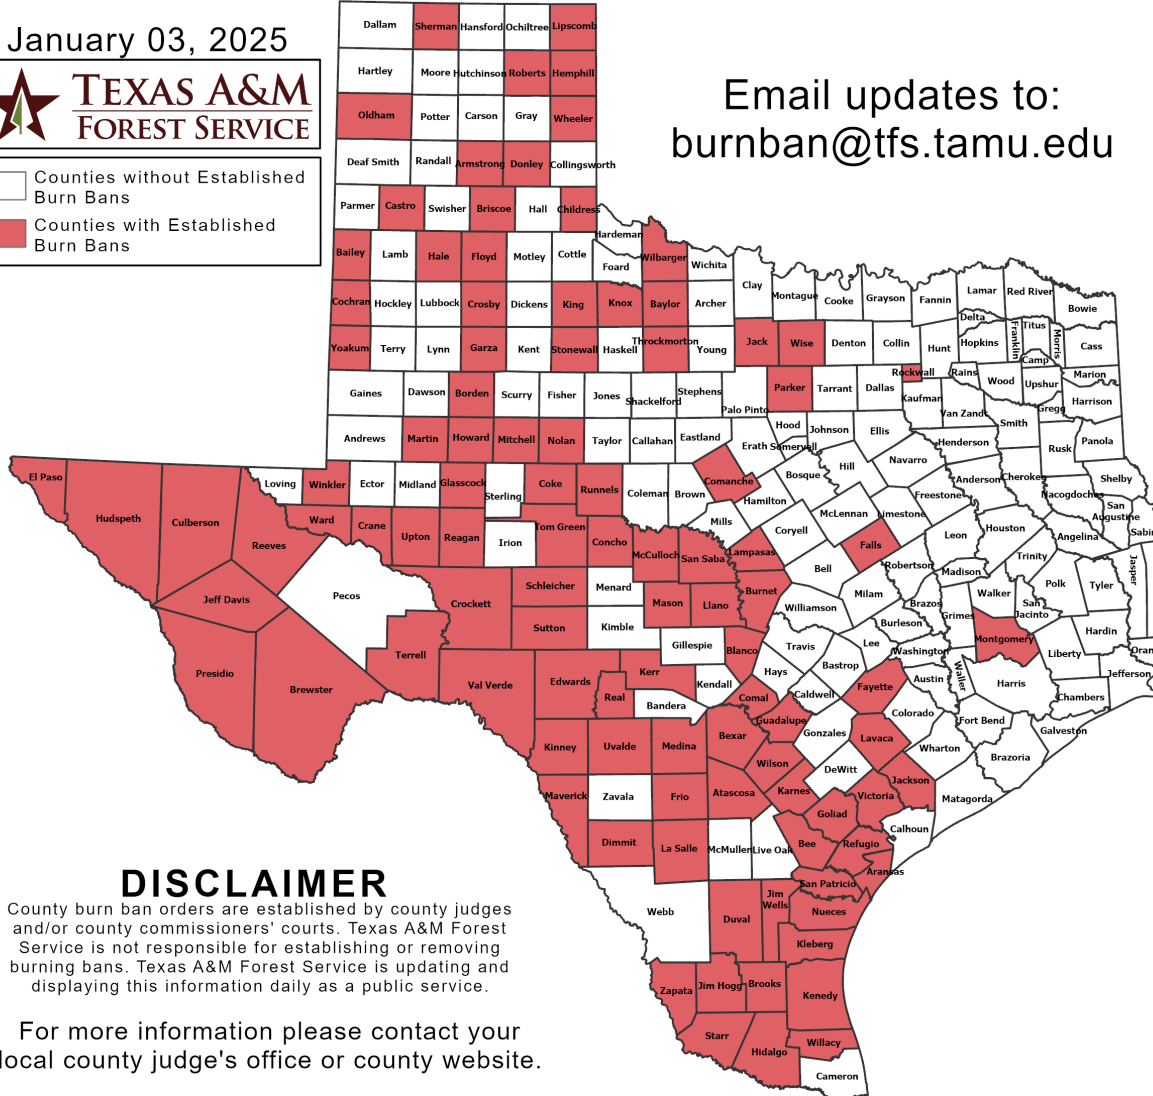

Burn Ban

OUTDOOR BURN BANS

January 03, 2025

☐ Counties without Established Burn Bans
☒ Counties with Established Burn Bans

Email updates to:
burnban@tfs.tamu.edu

Counties with Burn Bans: 101

Aransas	Glasscock	Oldham
Armstrong	Goliad	Parker
Atascosa	Guadalupe	Presidio
Bailey	Hale	Reagan
Baylor	Hemphill	Real
Bee	Hidalgo	Reeves
Bexar	Howard	Refugio
Blanco	Hudspeth	Roberts
Borden	Jack	Rockwall
Brewster	Jackson	Runnels
Briscoe	Jeff Davis	San Patricio
Brooks	Jim Hogg	San Saba
Burnet	Jim Wells	Schleicher
Castro	Karnes	Sherman
Childress	Kenedy	Starr
Cochran	Kerr	Stonewall
Coke	King	Sutton
Comal	Kinney	Terrell
Comanche	Kleberg	Throckmorton
Concho	Knox	Tom Green
Crane	Lampasas	Upton
Crockett	La Salle	Uvalde
Crosby	Lavaca	Val Verde
Culberson	Lipscomb	Victoria
Dimmit	Llano	Ward
Donley	McCulloch	Wheeler
Duval	Martin	Wilbarger
Edwards	Mason	Willacy
El Paso	Maverick	Wilson
Falls	Medina	Winkler
Fayette	Mitchell	Wise
Floyd	Montgomery	Yoakum
Frio	Nolan	Zapata
Garza	Nueces	

DISCLAIMER

County burn ban orders are established by county judges and/or county commissioners' courts. Texas A&M Forest Service is not responsible for establishing or removing burning bans. Texas A&M Forest Service is updating and displaying this information daily as a public service.

For more information please contact your local county judge's office or county website.