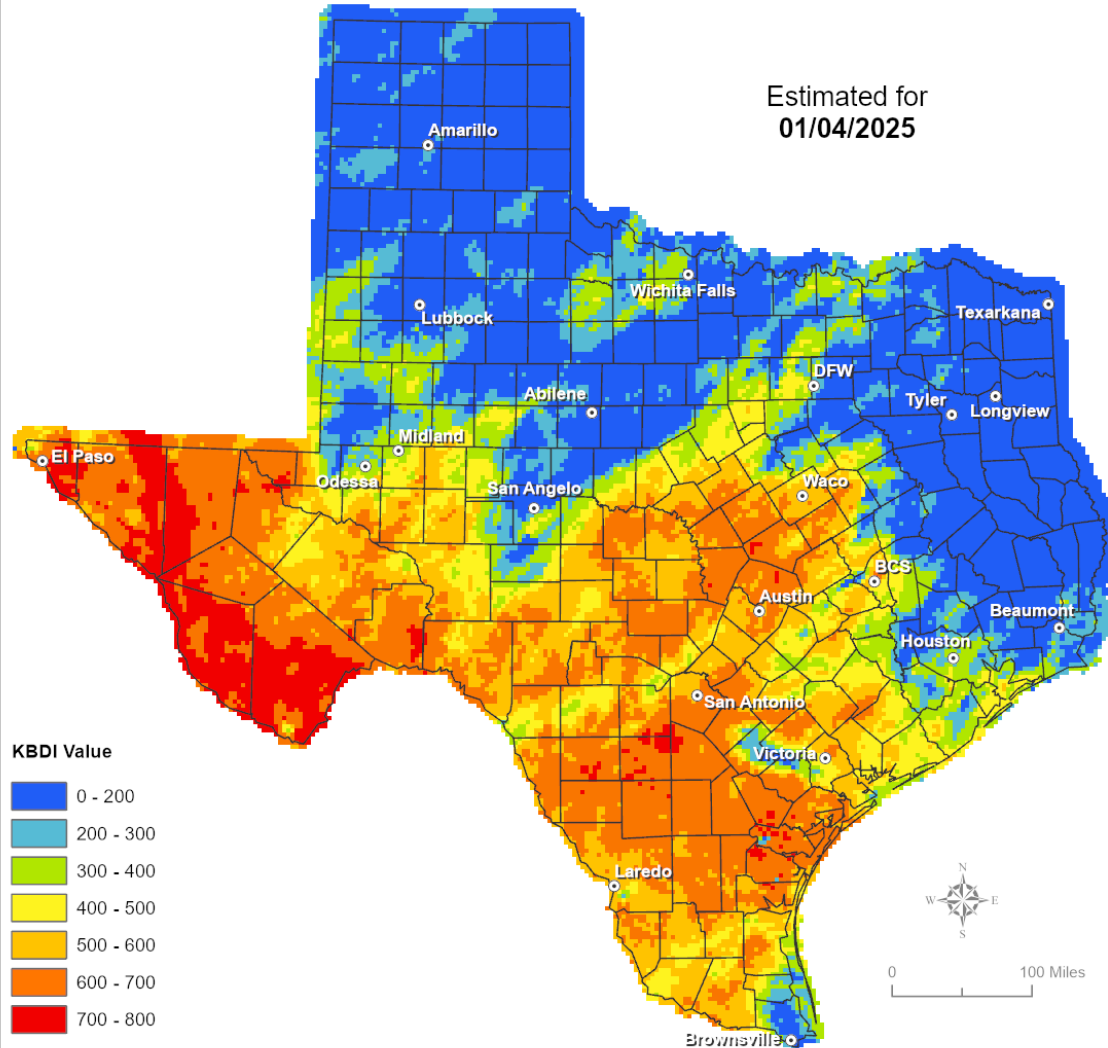

For more information please contact your local county judge's office or county website.

Keetch-Byram Drought Index

Keetch-Byram Drought Index

(4 km x 4 km resolution)

Estimated for
01/04/2025

Fire Weather Warnings/Watches/Statements