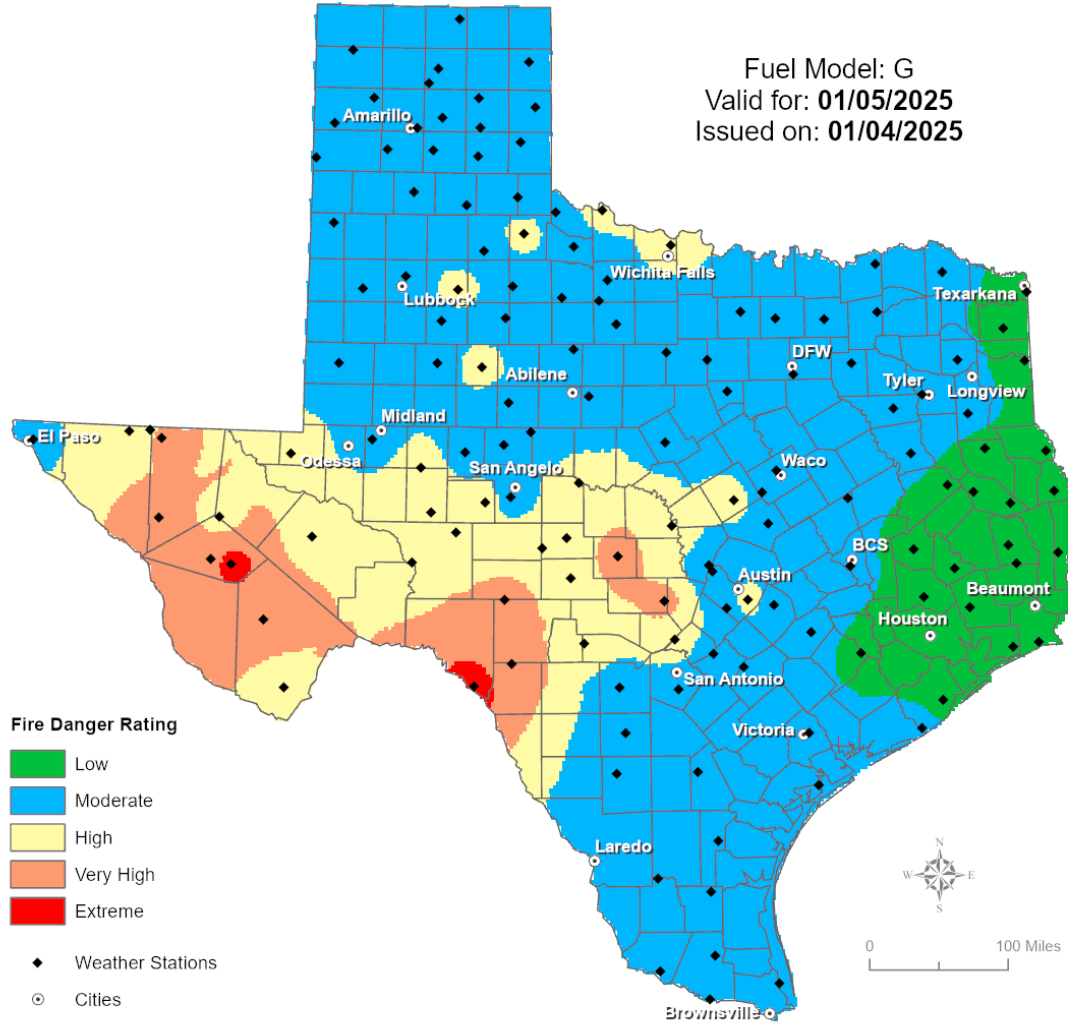

Fire Danger Forecast

Forecast Fire Danger

Fuel Model: G
Valid for: **01/05/2025**
Issued on: **01/04/2025**