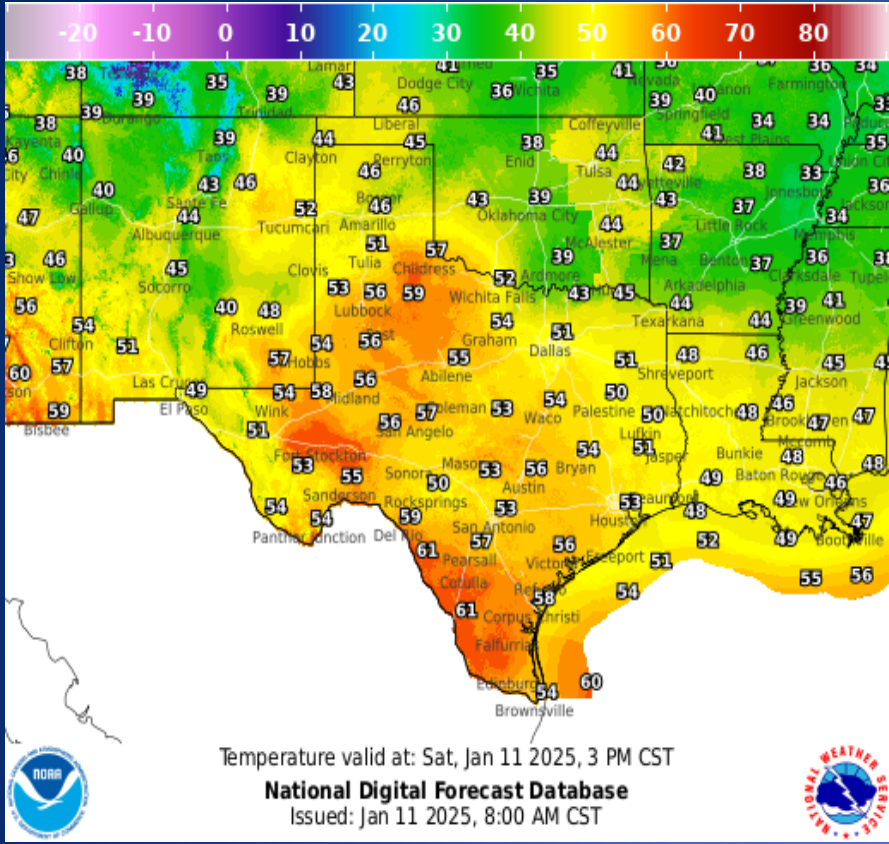

Weather Forecast

Highs

Lows