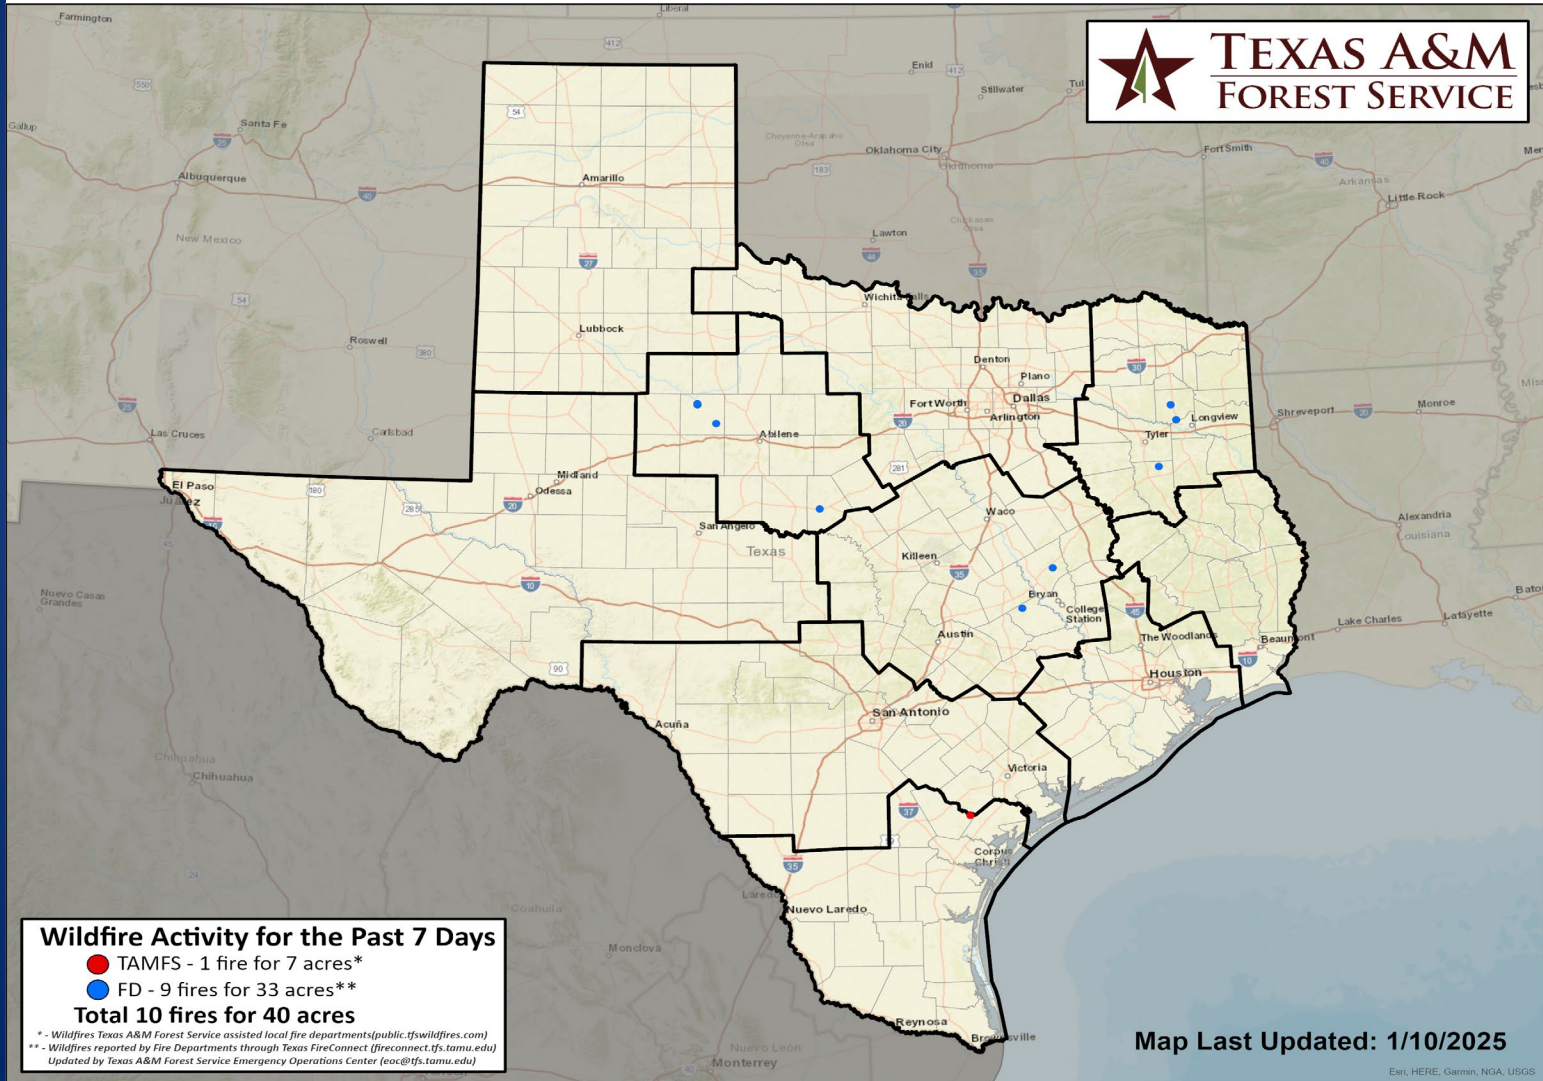

Fire Activity (*Last 24 Hours)

Report of 1 (No Change) fires and 90 (No Change) acres have been burned this year. There are 102 (no change) counties with burn bans. The Keetch-Byram Drought Index list contains 79 (-21) counties with an average over 400.