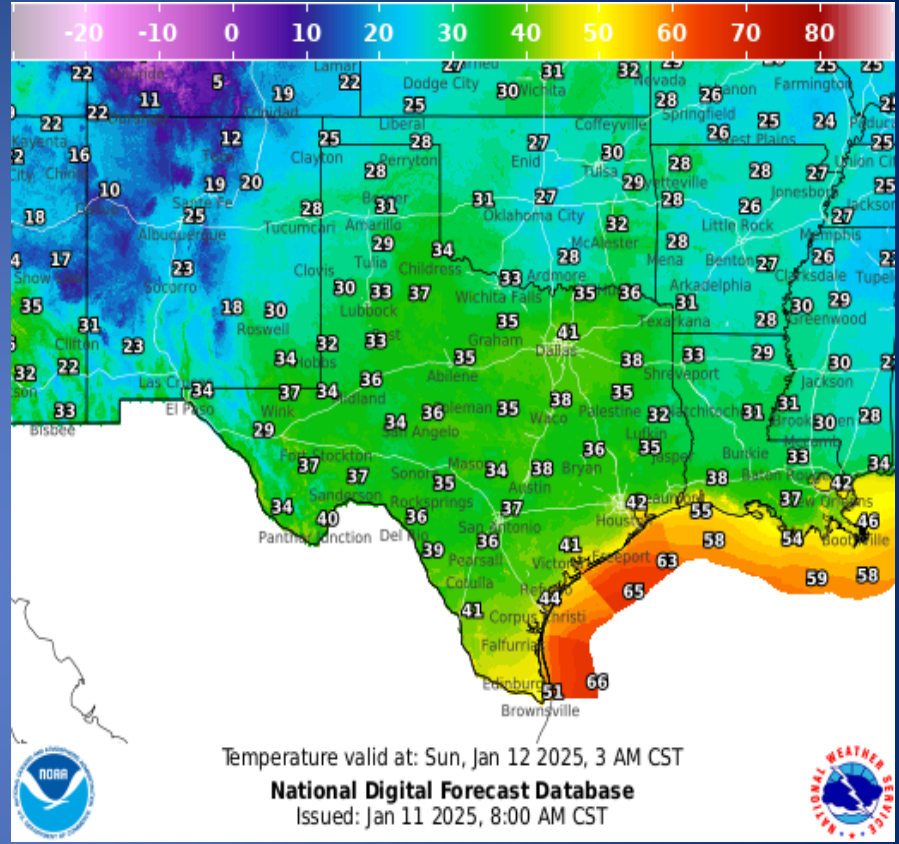

Weather Forecast

Highs

Lows