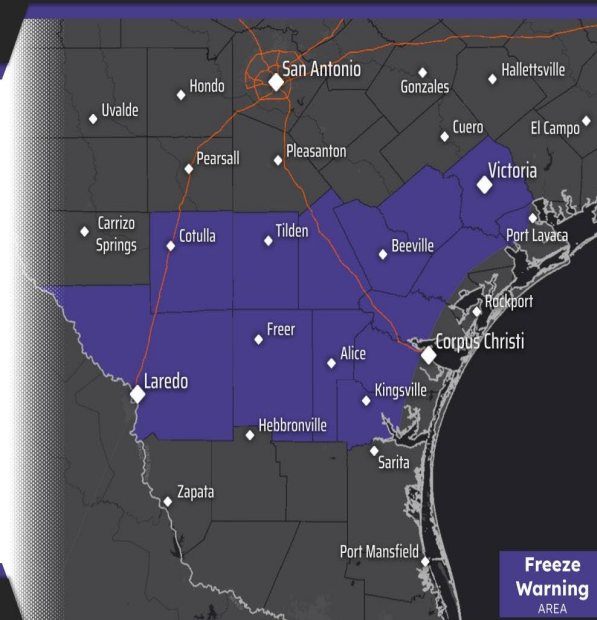

## Freeze Warning Freeze Watch

Latest info at [weather.gov/corpuschristi](http://weather.gov/corpuschristi)

3 AM - 9 AM Saturday

Warning: Inland Areas of South Texas

→ Lows: 27° to 32°

→ Wind Chills: 25° to 30°

Protect:

People - Pets - Plants - Pipes

Freeze  
Warning  
AREA

NATIONAL WEATHER SERVICE  
CORPUS CHRISTI

Follow: @NWSCorpus

Updated: January 11, 2025

A Freeze Warning is in effect from 3 AM until 9 AM Saturday for the inland areas of South Texas. Lows are expected to drop to 27-32 degrees. Take action to protect your people, pets, plants, and pipes.