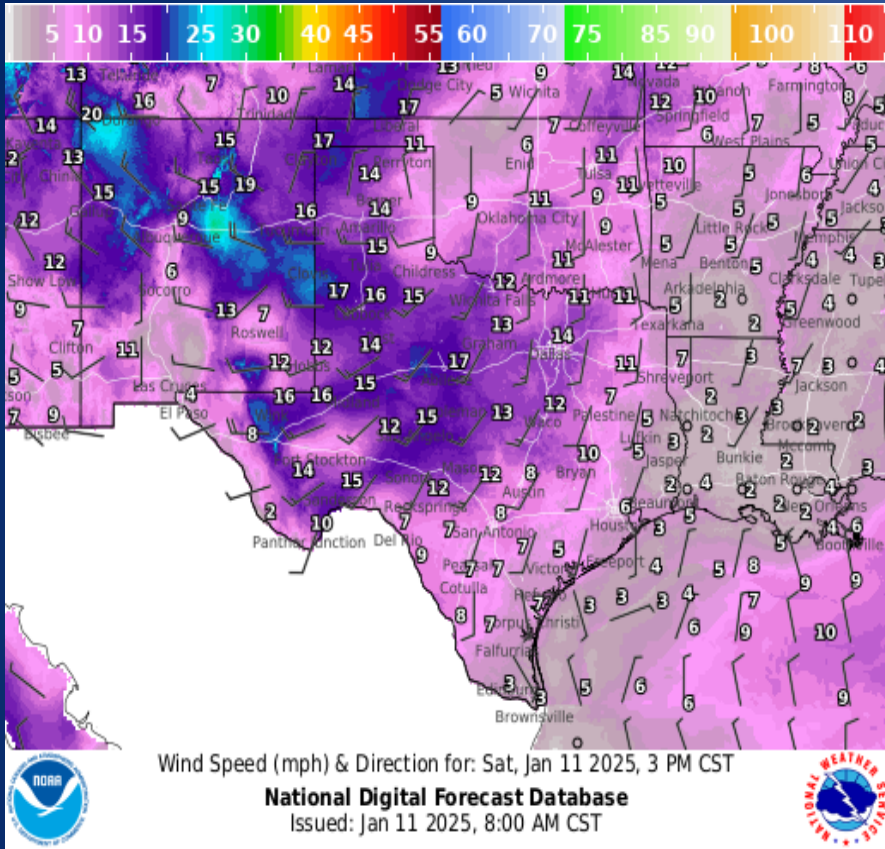

Weather Forecast

Wind Speeds