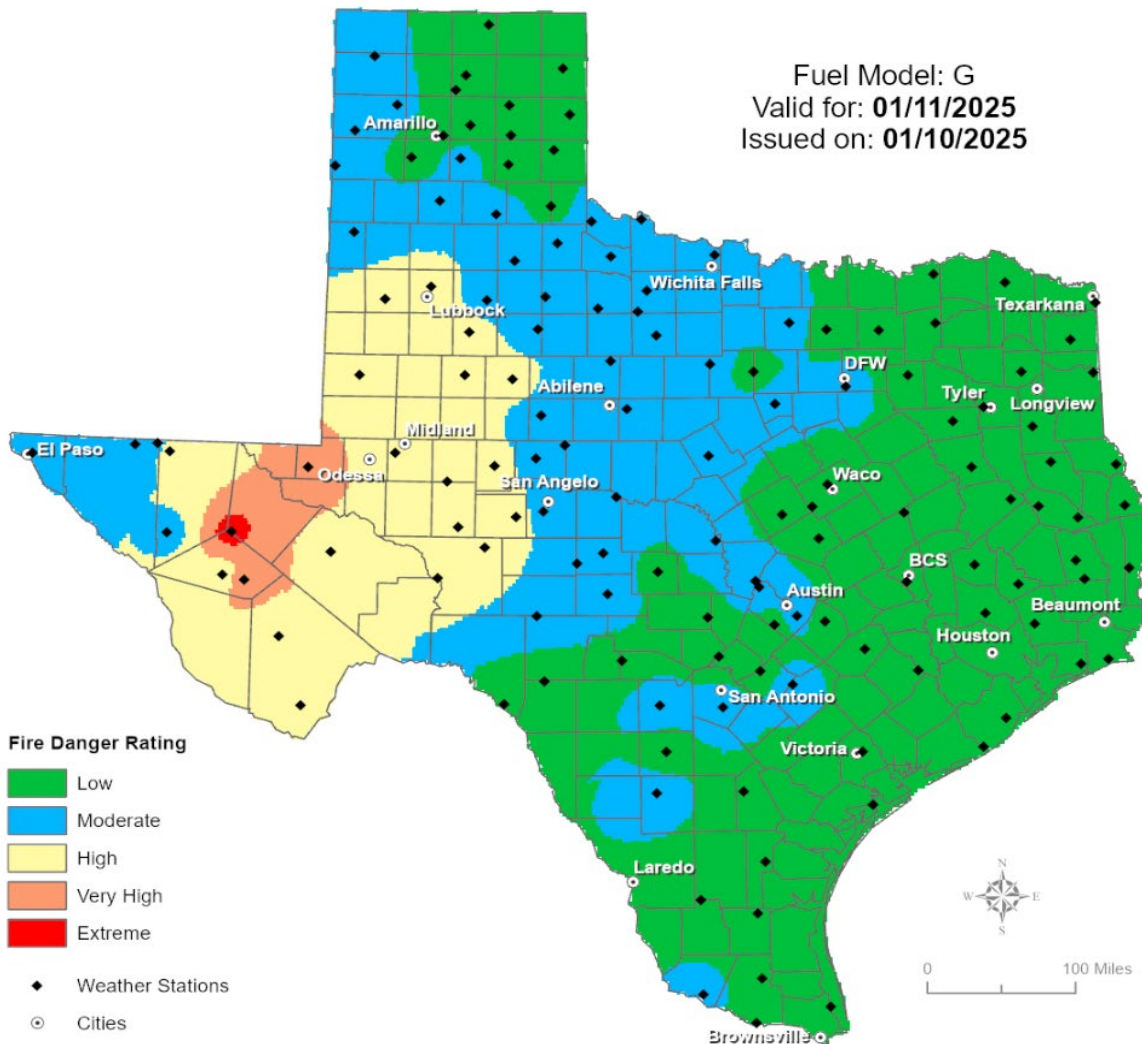

Fire Danger Forecast

Forecast Fire Danger