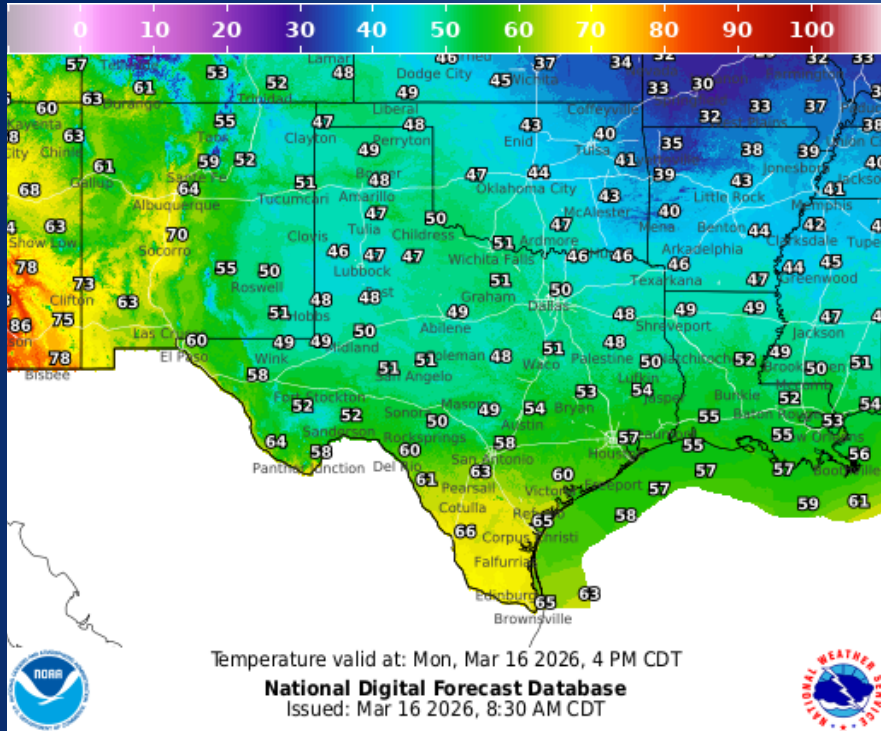

Weather Forecast

Highs