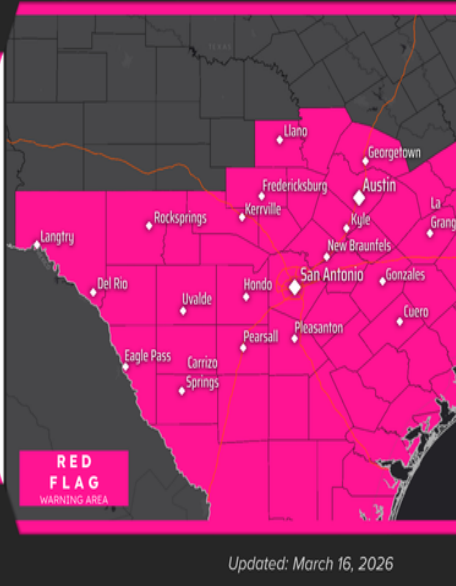

Hazardous Weather

Critical Fire Weather Through Early This Evening

Red Flag Warning in effect through 8 PM CDT

All of South-Central Texas

- → North winds 15 to 25 mph with gusts to 40 to 45 mph early.
- → North winds 10 to 20 mph with gusts of 30 to 35 mph PM.
- → Humidity: as low as 10-20%

- → Avoid open flames or sparks
- → Keep vehicles off dry grass
- → Properly discard cigarettes