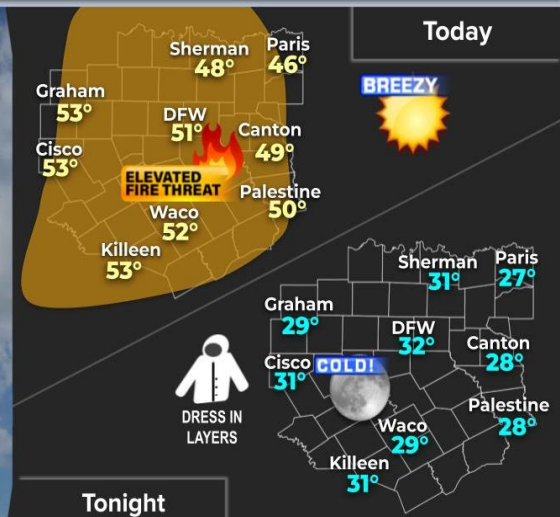

NATIONAL WEATHER SERVICE
CORPUS CHRISTI

Follow: @NWSCorpus

Updated: March 16, 2026

North winds 20-30 mph with gusts as high 45 mph and relative humidity values as low as 10% will lead to critical fire weather conditions. A Red Flag Warning is in effect through this evening. Do your part to reduce sparks!

A Cold Start to the Week

weather.gov/FWD

Issued Mon Mar 16, 2026 3:05 AM

A cold and breezy Monday is in store today & tonight along with an elevated grass fire threat.

- North winds of 15-25 mph today will become south at 5-10 mph tonight

An elevated fire weather threat will exist area-wide today

- Lows will drop into the upper 20s to lower 30s tonight

NATIONAL WEATHER SERVICE FORT WORTH TX

Follow: @NWSFortWorth

Today will be cold and breezy, with high temperatures ranging from the upper 40s to lower 50s. The dry and breezy conditions will result in an elevated risk of grass fires. Tonight, low temperatures are expected to be at or below freezing across most areas.