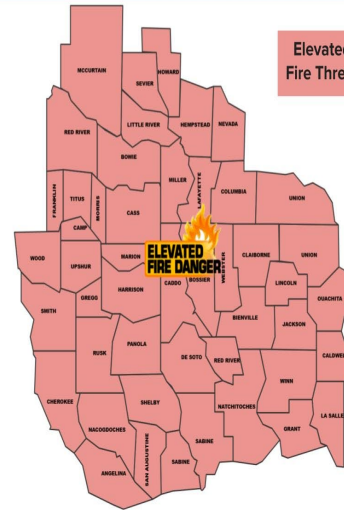

Hazardous Weather

Elevated Fire Danger Today

Wildfires can escalate quickly.
Latest info at weather.gov/shv

Dry and Windy Conditions Expected!

- NW winds 15-20 mph + gusts 25-30 mph
- Relative humidity values between 15-25%

- AVOID Explosive Materials

- AVOID all outdoor burning

- Secure tow chains. NEVER park/drive over tall grass

- Properly dispose of cigarettes

weather.gov/shv

National Weather Service - Shreveport, LA

Follow: @NWSShreveport

Updated: Mon Mar 16, 2026 4:22 AM

Low RH values and Breezy conditions will yield elevated wildfire conditions across the entire Four State Region. Outdoor burning and activities that involve open sparks or flames are discouraged.