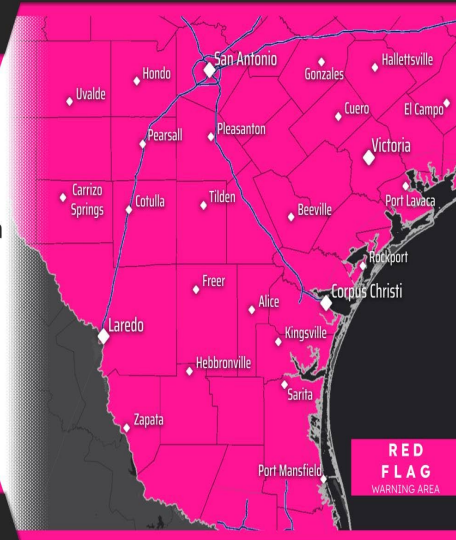

Hazardous Weather

Red Flag Warning

Through 7 PM Today

All of South Texas

- → N 20-30 mph, gusts to 45 mph
- → Rel. Humidity as low as 10%
- → Critically Dry Fuels

- → Avoid open flames or sparks
- → Keep vehicles off dry grass
- → Properly discard cigarettes

NATIONAL WEATHER SERVICE
CORPUS CHRISTI

Follow: @NWSCorpus

Updated: March 16, 2026

North winds 20-30 mph with gusts as high 45 mph and relative humidity values as low as 10% will lead to critical fire weather conditions. A Red Flag Warning is in effect through this evening. Do your part to reduce sparks!

A Cold Start to the Week

weather.gov/FWD

Issued Mon Mar 16, 2026 3:05 AM

A cold and breezy Monday is in store today & tonight along with an elevated grass fire threat.

- North winds of 15-25 mph today will become south at 5-10 mph tonight

An elevated fire weather threat will exist area-wide today

- Lows will drop into the upper 20s to lower 30s tonight

NATIONAL WEATHER SERVICE FORT WORTH TX

Follow: @NWSFortWorth