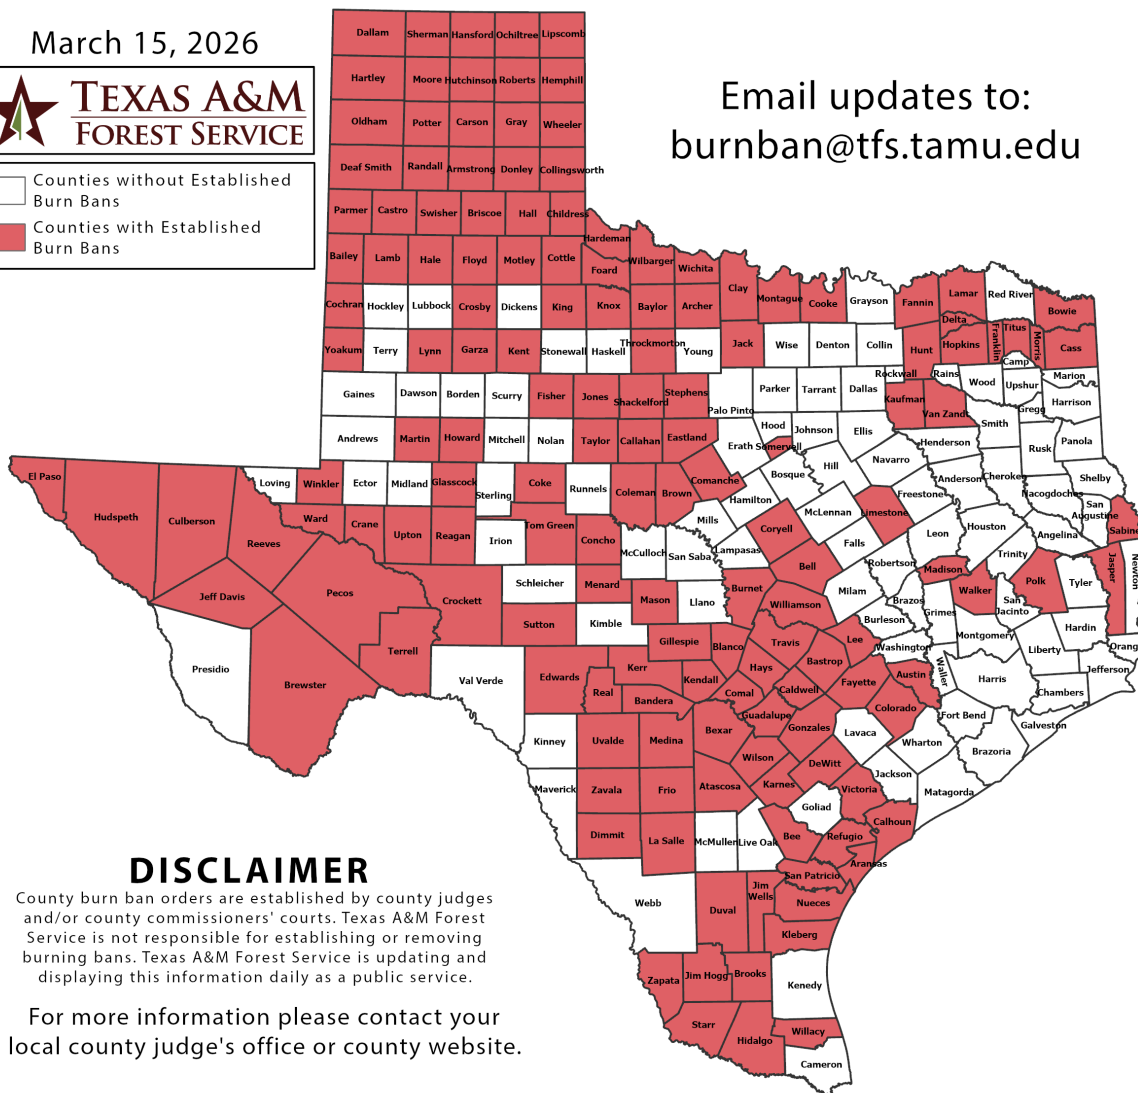

Fire Danger Forecast

Forecast Fire Danger

Fuel Model: V/Y
Valid for: 03/16/2026
Issued on: 03/15/2026

Burn Ban

OUTDOOR BURN BANS

March 15, 2026

Counties without Established Burn Bans
 Counties with Established Burn Bans