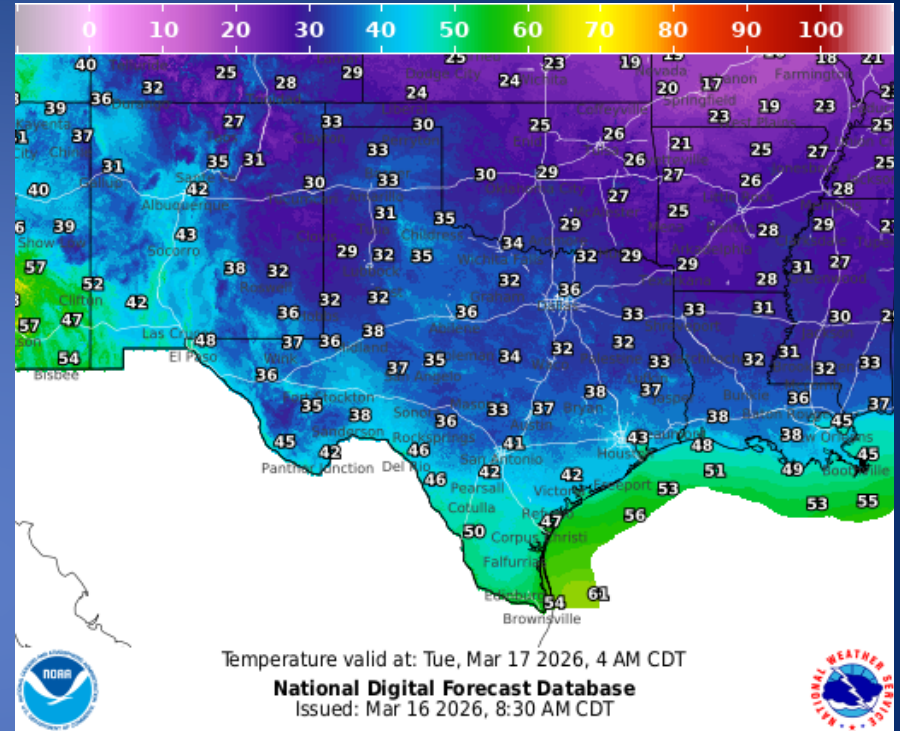

Weather Forecast

Highs

Lows