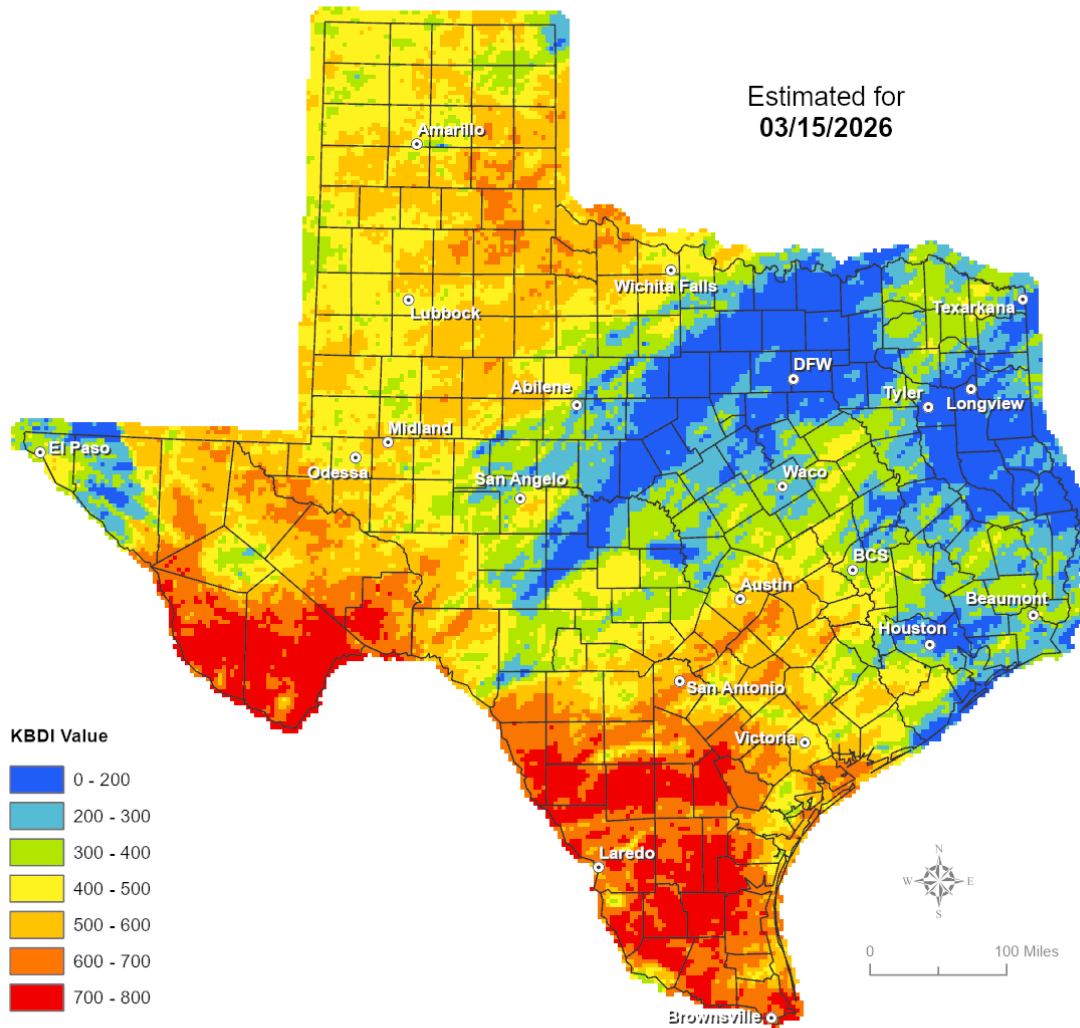

Keetch-Byram Drought

Keetch-Byram Drought Index

(4 km x 4 km resolution)

Estimated for
03/15/2026