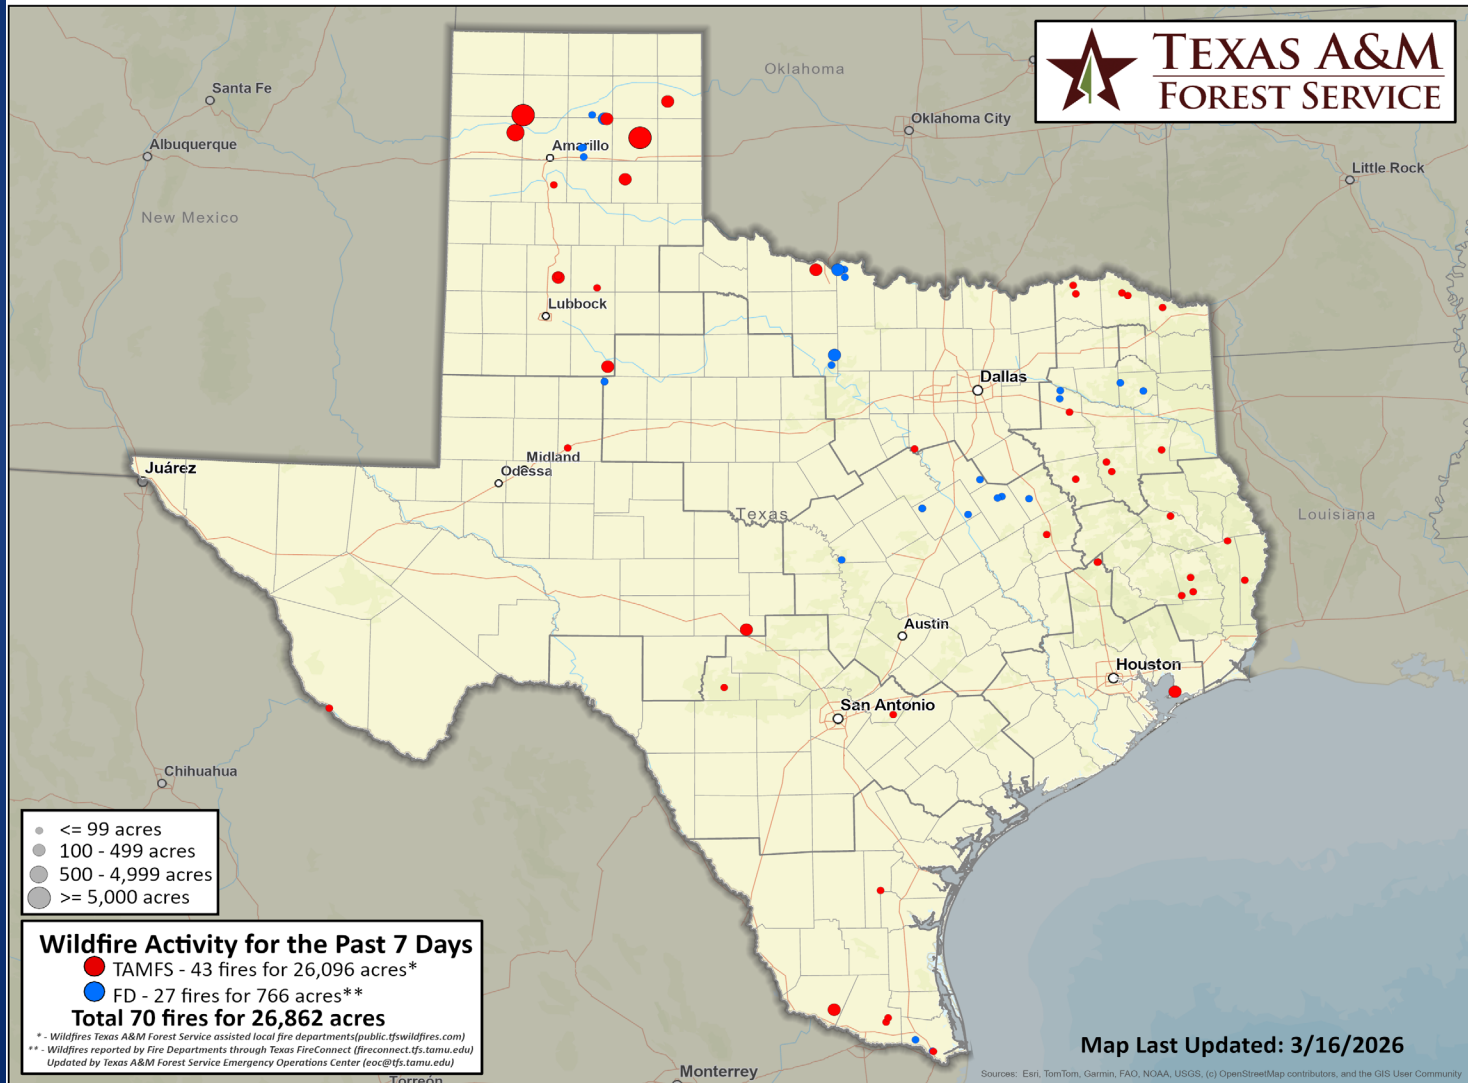

Fire Activity (*Last 24 Hours)

Report of 442 (+3) fires and 48,332 (+627) acres have been burned this year. There are 152 (+1) counties with burn bans. The Keetch-Byram Drought Index list contains 139 (No Change) counties with an average over 400.