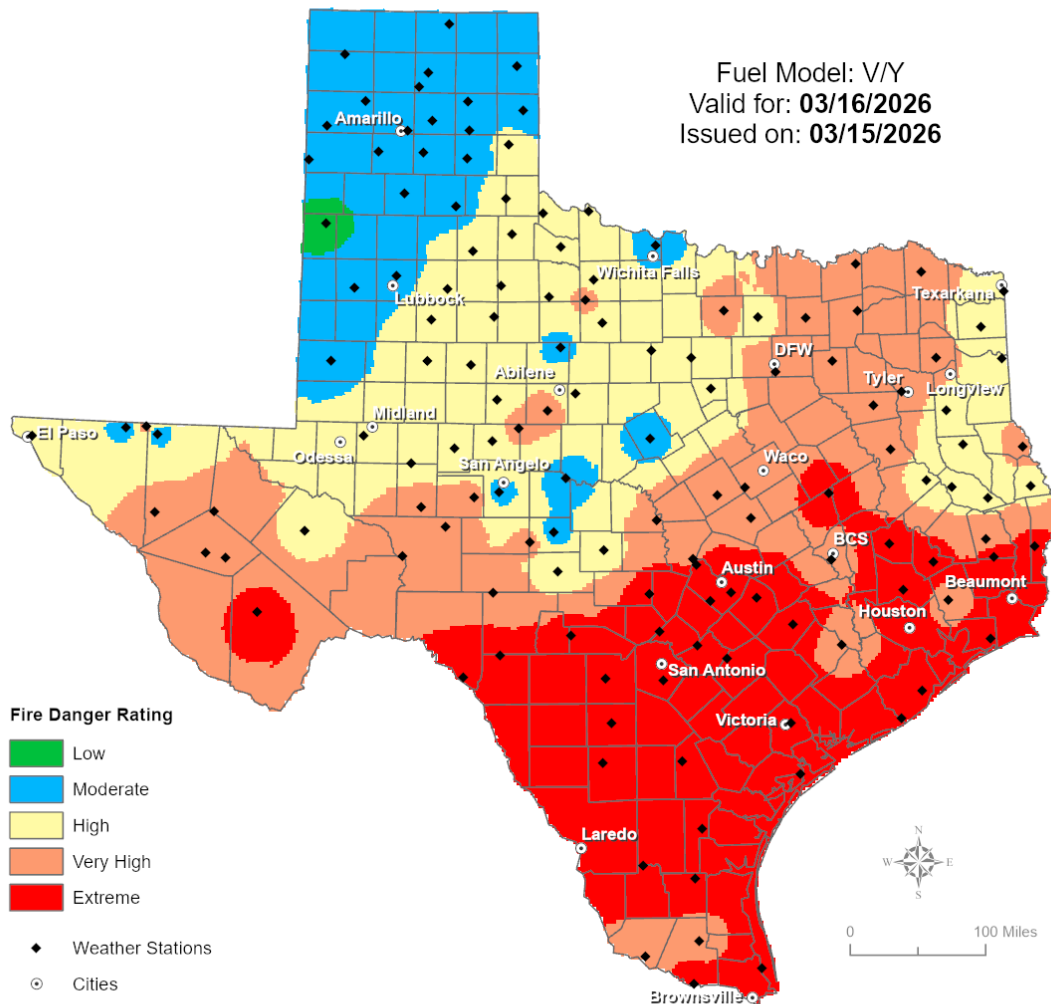

Fire Danger Forecast

Forecast Fire Danger

Fuel Model: V/Y
Valid for: 03/16/2026
Issued on: 03/15/2026