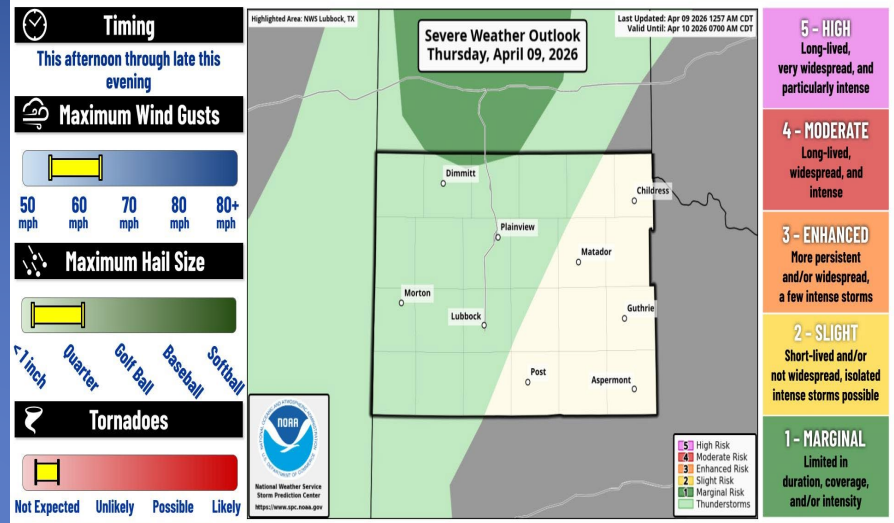

### Severe Storm Timing

### What You Should Do

National Weather Service | Amarillo

Follow Us: @NWSAmarillo

Scattered afternoon and evening storms are possible in the green area today. Primary threats include half dollar-sized hail and up to 65 mph wind gusts. Storms could linger into the night.

## Severe Weather Outlook: April 9th, 2026

weather.gov/Lubbock  
Updated: Thu Apr 09, 2026 3:57 AM

NATIONAL WEATHER SERVICE LUBBOCK TX  
Follow: @NWSLubbock

A couple of storms today may become severe, mainly over the southwestern Texas Panhandle. The primary hazards will be damaging wind gusts and large hail.