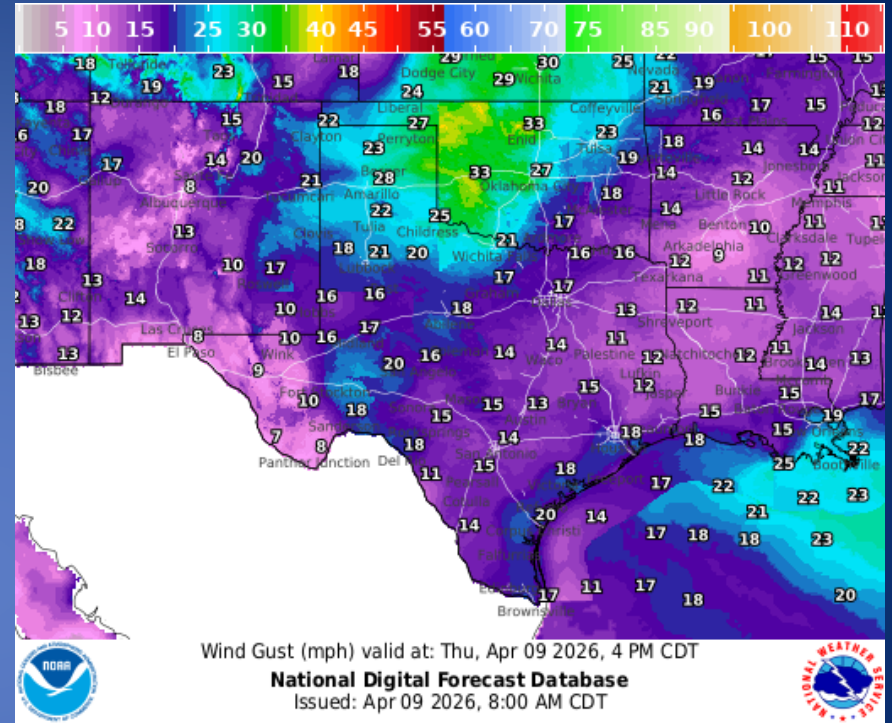

Weather Forecast

Wind Gust