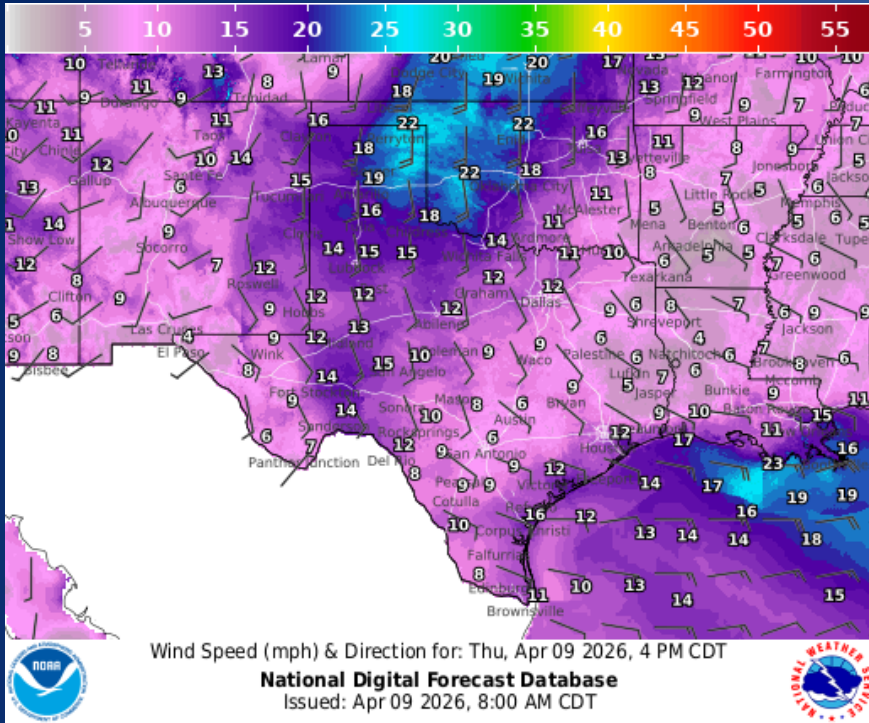

Weather Forecast

Wind Speed