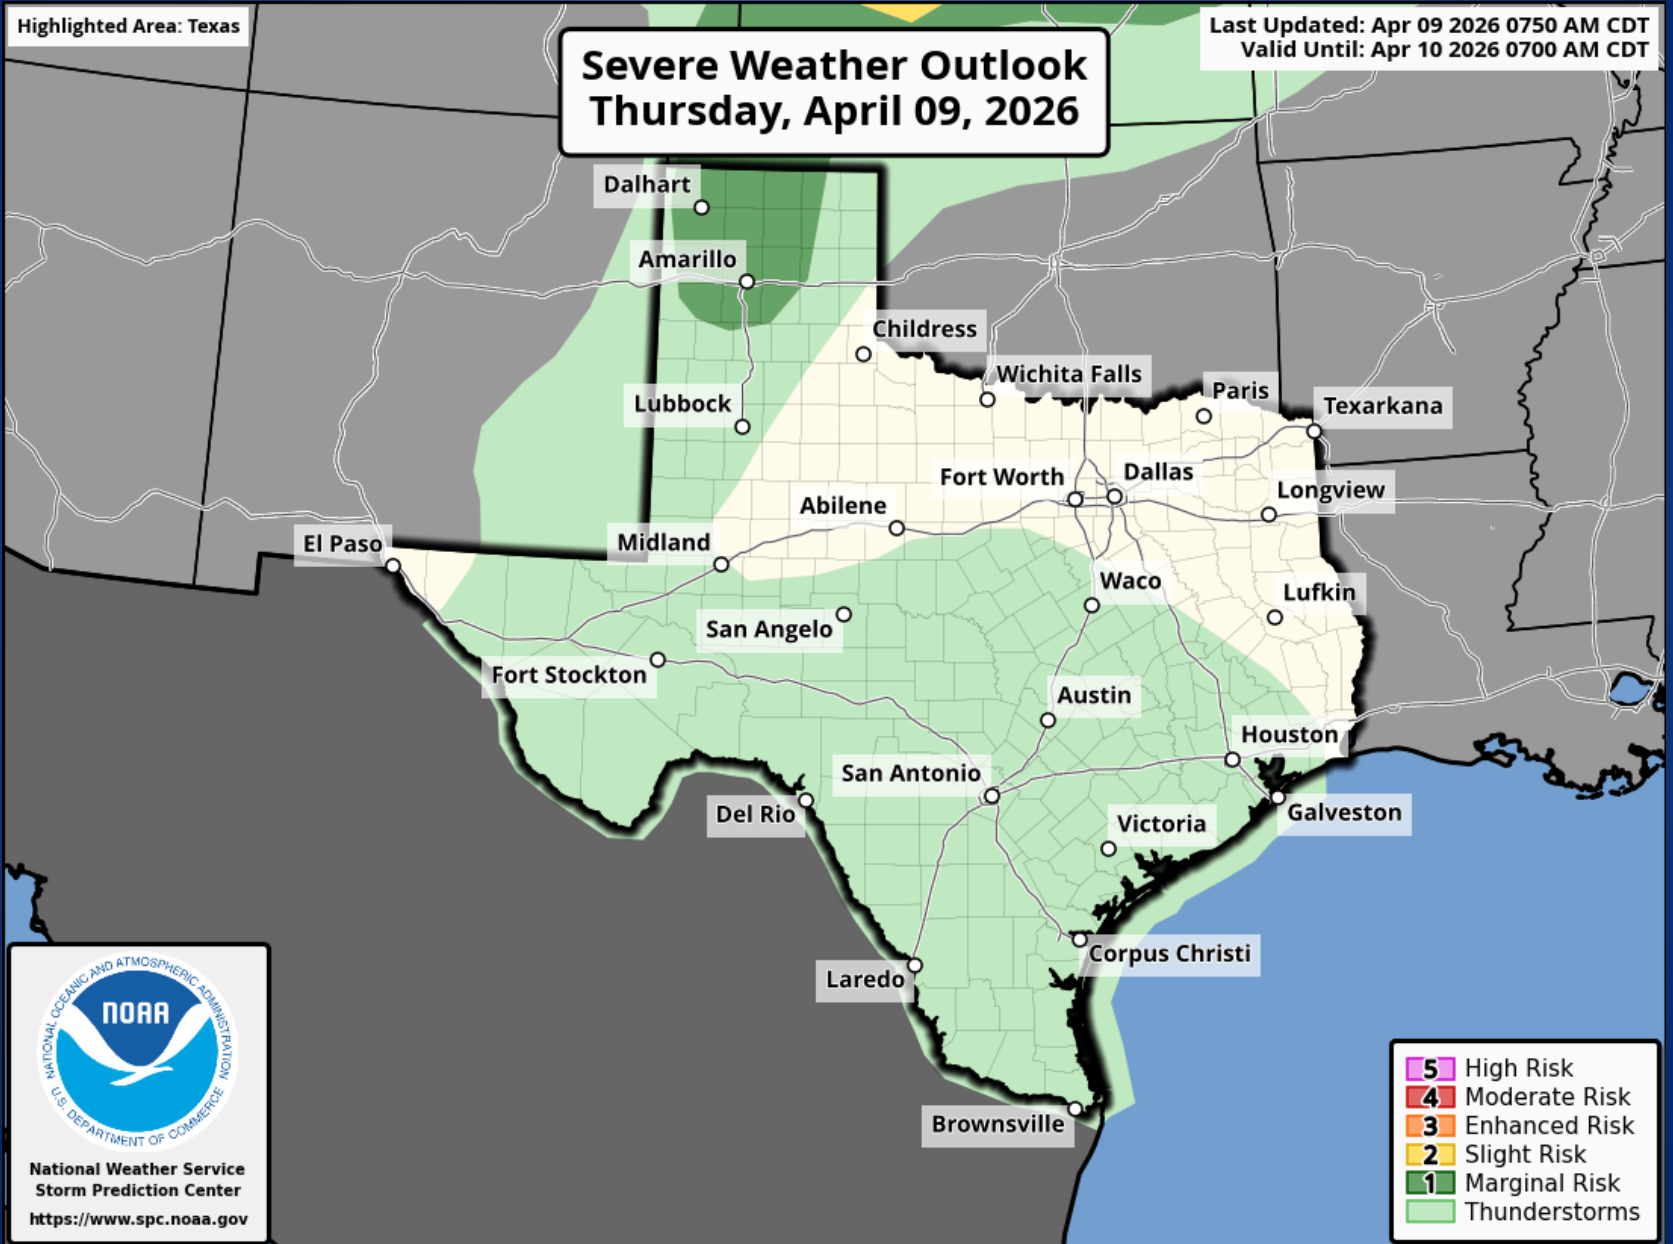

Hazardous Weather