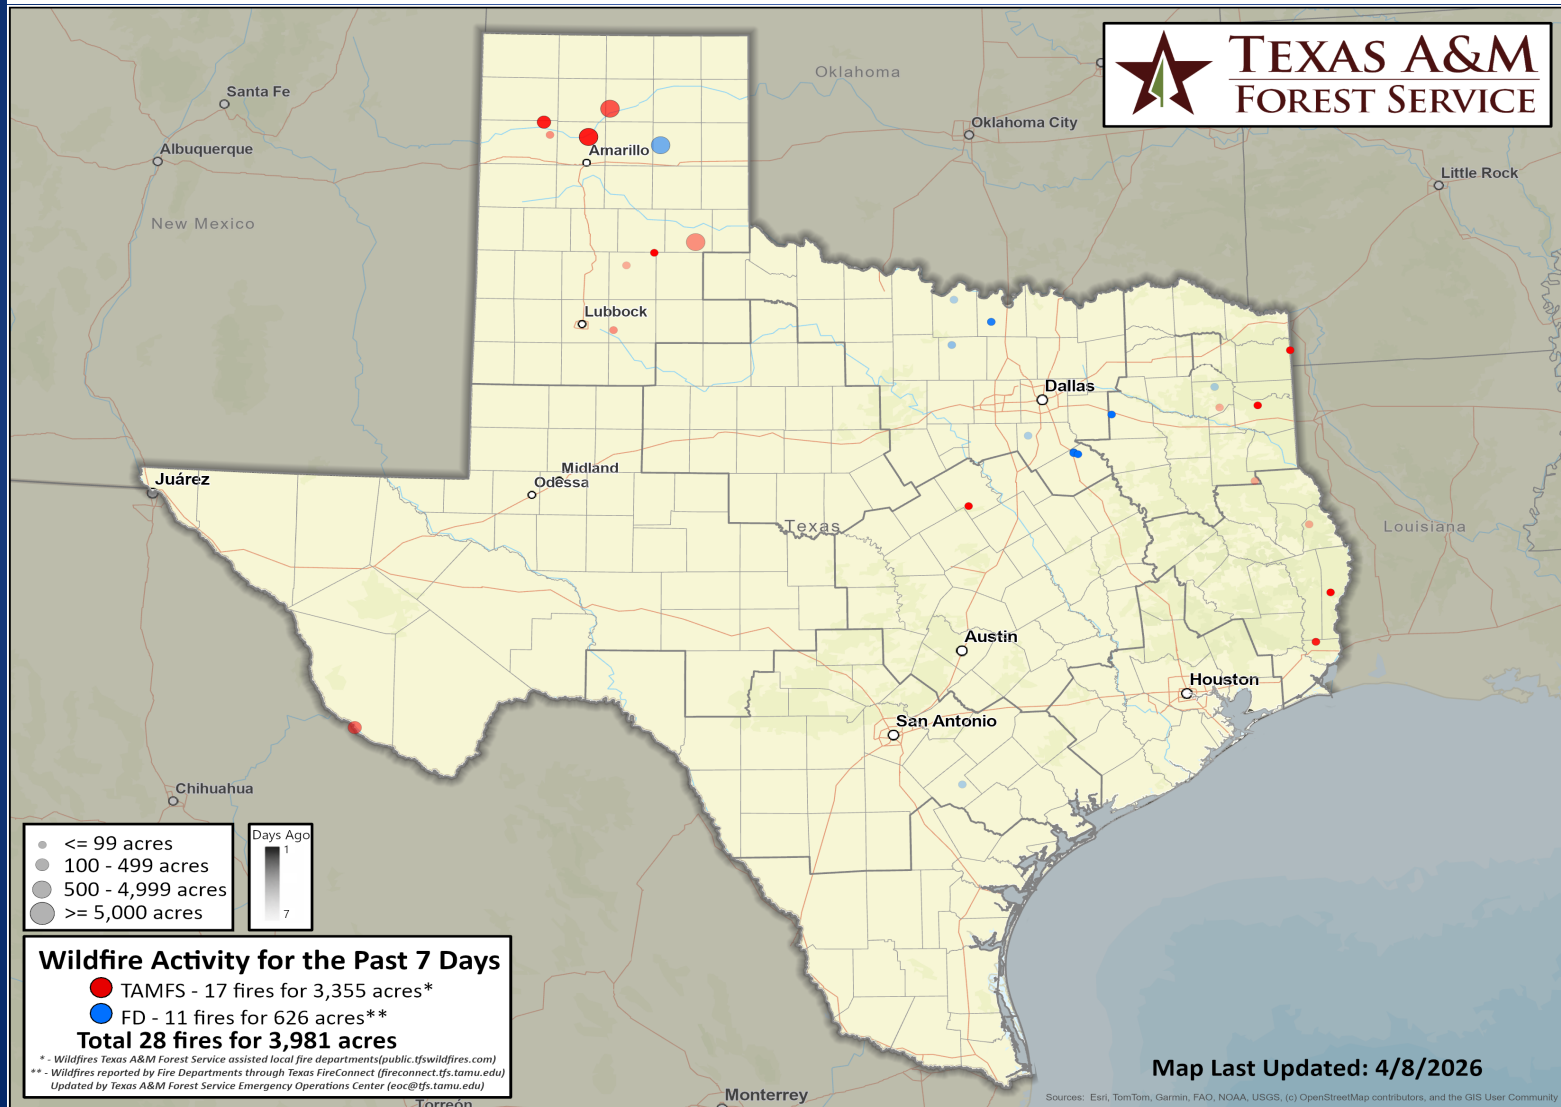

Fire Activity (*Last 24 Hours)

Report of 625 (+6) fires and 62,552 (+595) acres have been burned this year. There are 143 (-2) counties with burn bans. The Keetch–Byram Drought Index list contains 144 (No Change) counties with an average over 400.