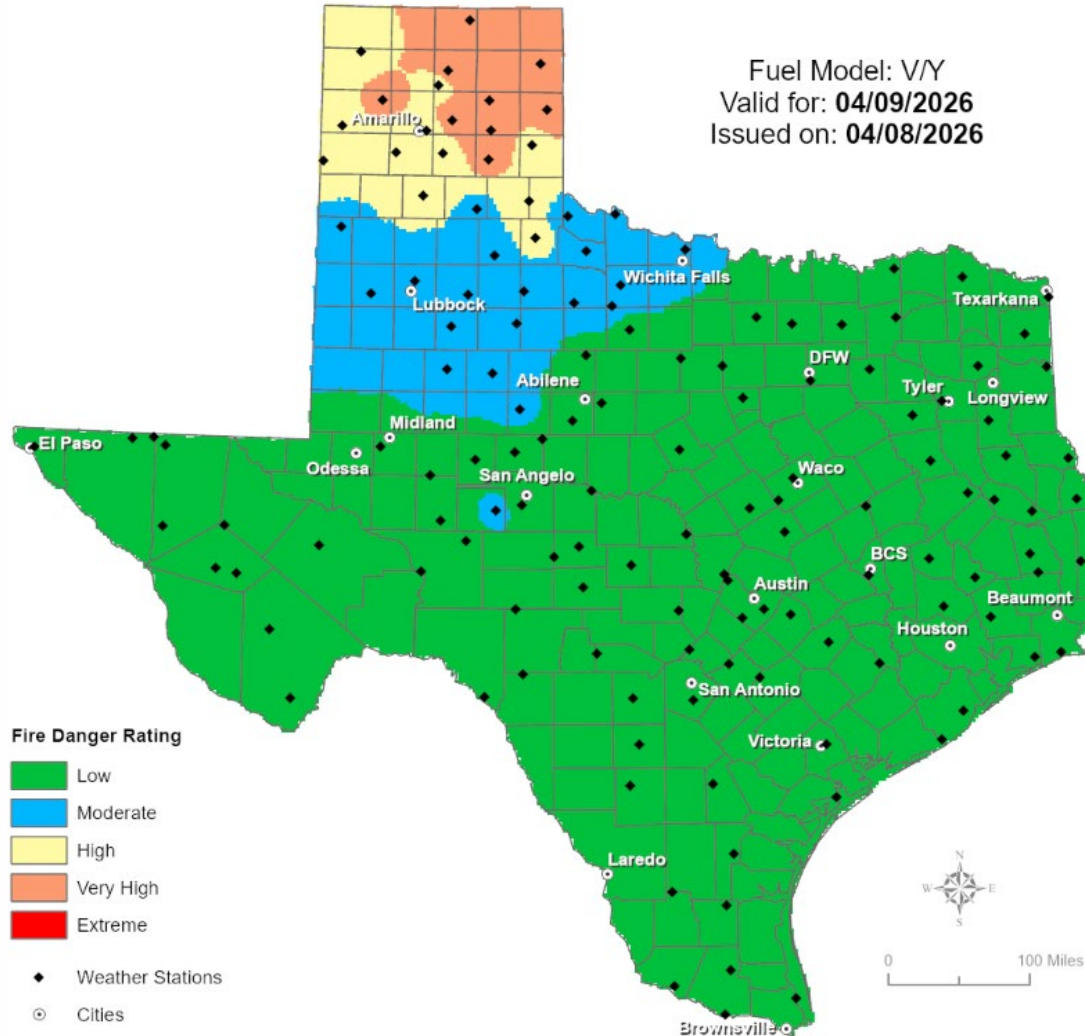

Fire Danger Forecast

Forecast Fire Danger