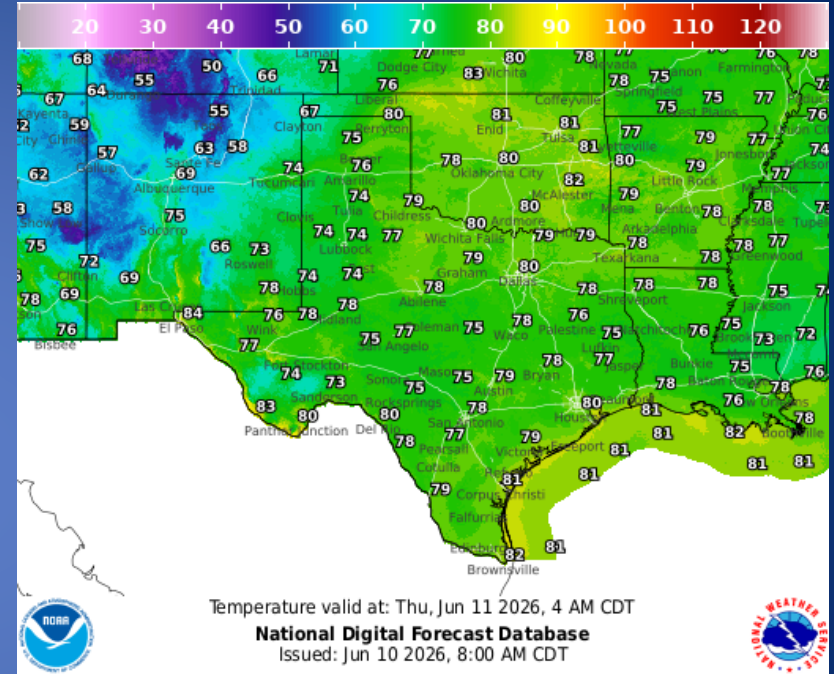

Weather Forecast

Highs

Lows