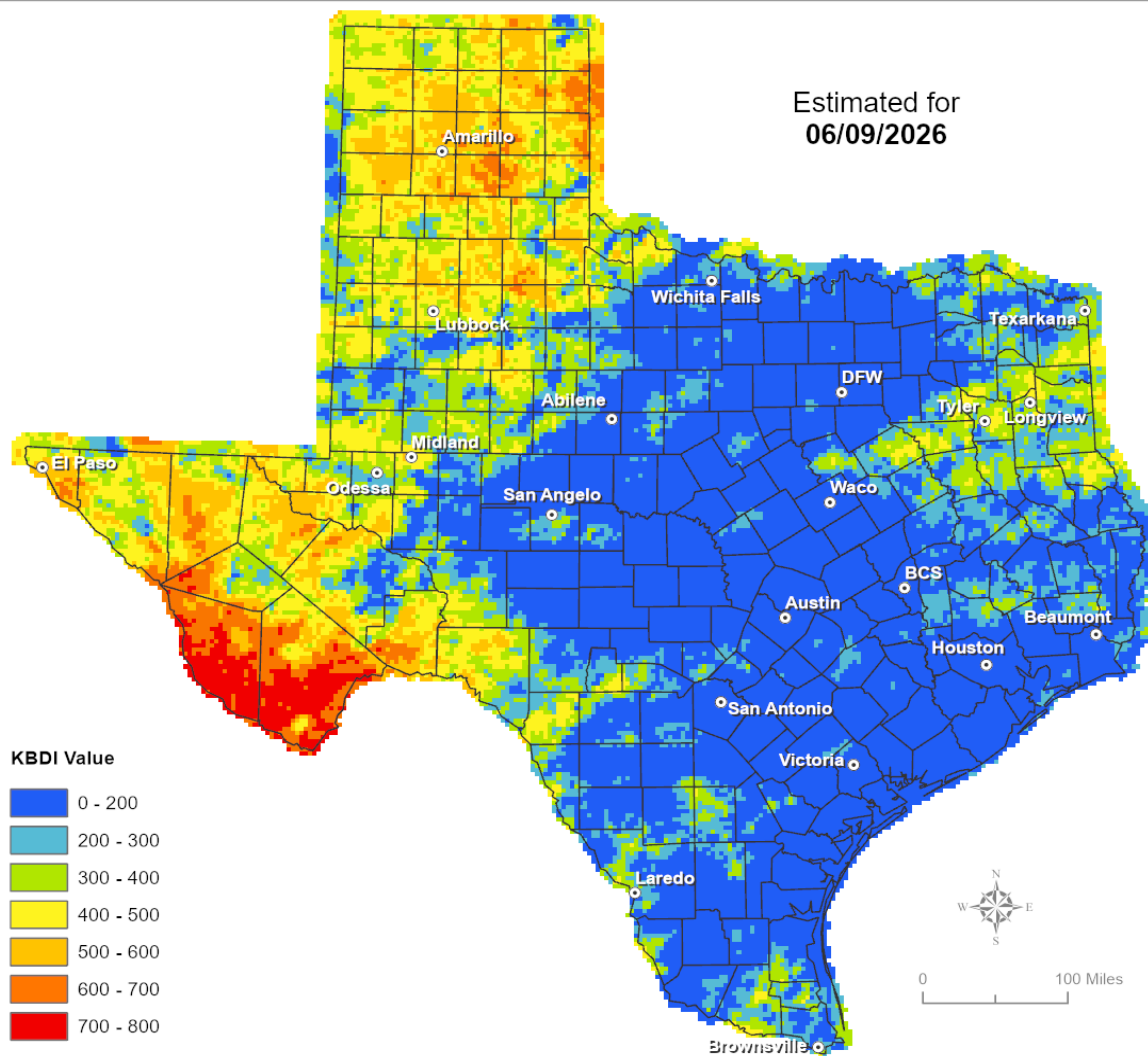

Keetch-Byram Drought Index

Keetch-Byram Drought Index

(4 km x 4 km resolution)